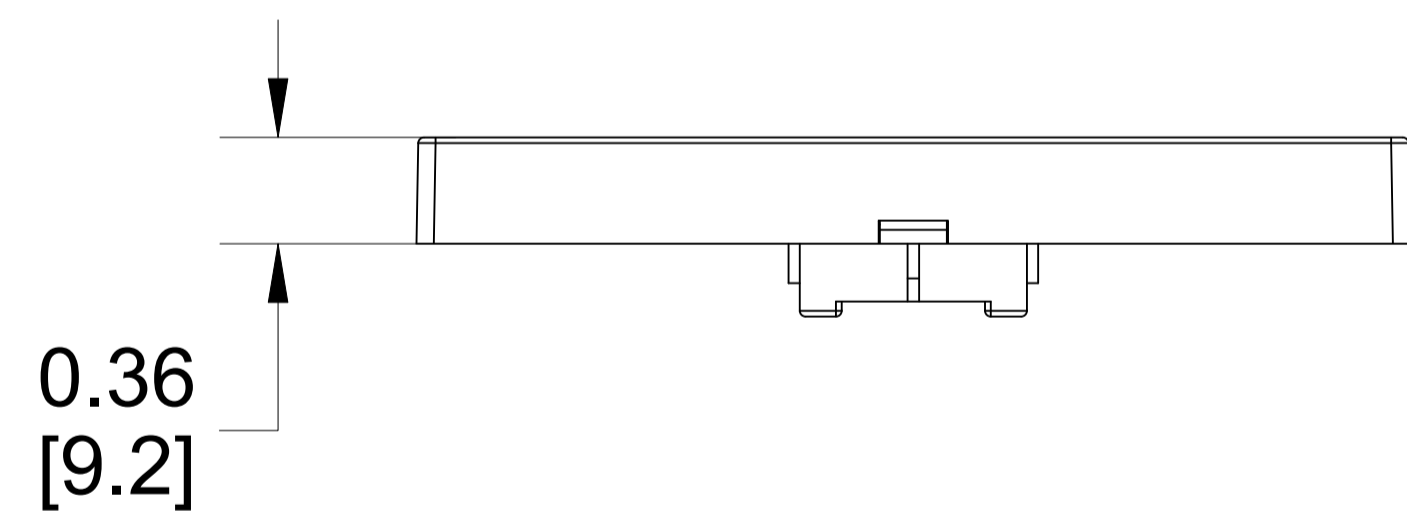

| MATERIAL ID | DESCRIPTION |
|-------------|------------------|
| 760256432 | FPDS-BS-1P-NL-PW |

NOTES:

- SEE COMMSCOPE CATALOG FOR PART NUMBER SUFFIXES TO INDICATE COLOR/PKG.
- SEE COMMSCOPE CATALOG FOR COMPLETE LIST OF PARTS RELATED TO THE USE OF THIS PRODUCT.
- DIMENSIONS IN PARENTHESES ARE IN METRIC[MM].
- PART INCLUDES:
 - (1) FACEPLATE BS, 1 PORT FRAME CREAM WHITE
 - (1) FACEPLATE BS, 1 PORT COVER PRO WHITE, NL
 - (1) SHUTTER CREAM WHITE
 - (1) LABEL COVER
 - (1) SPRING
 - (2) SCREW