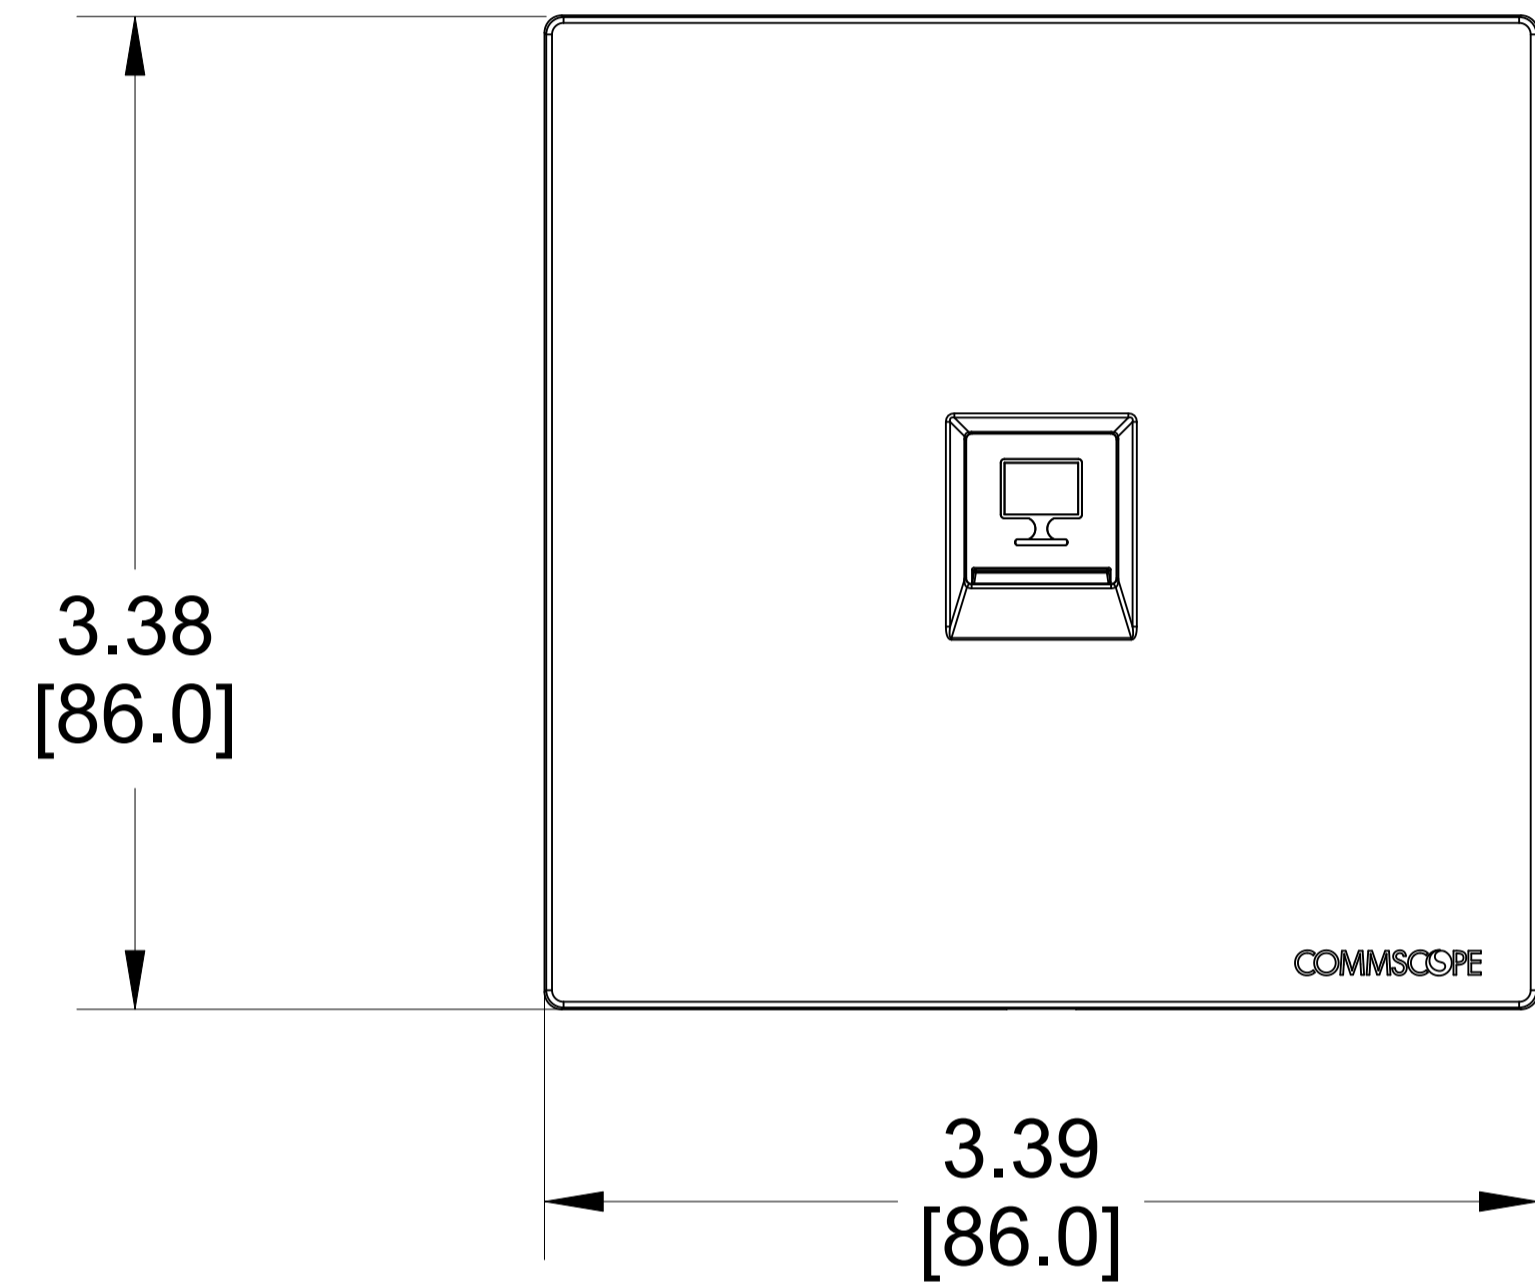

| MATERIAL ID | DESCRIPTION |
|-------------|------------------|
| 760256432 | FPDS-BS-1P-NL-PW |

NOTES:

- SEE COMMSCOPE CATALOG FOR PART NUMBER SUFFIXES TO INDICATE COLOR/PKG.
- SEE COMMSCOPE CATALOG FOR COMPLETE LIST OF PARTS RELATED TO THE USE OF THIS PRODUCT.
- DIMENSIONS IN PARENTHESES ARE IN METRIC[MM].
- PART INCLUDES:
 - (1) FACEPLATE BS, 1 PORT FRAME CREAM WHITE
 - (1) FACEPLATE BS, 1 PORT COVER PRO WHITE, NL
 - (1) SHUTTER CREAM WHITE
 - (1) LABEL COVER
 - (1) SPRING
 - (2) SCREW