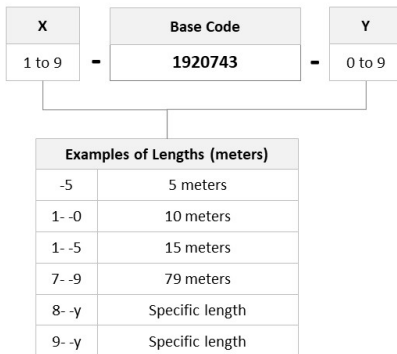

General Specifications

Connector A, quantity	2
Color, boot A	Beige
Color, connector A	Beige
Connector B, quantity	2
Color, boot B	Beige
Color, connector B	Beige
Interface, Connector A	LC/UPC
Interface, Connector B	LC/UPC
Jacket Color	Aqua
Total Fibers, quantity	2

Dimensions

Cord Length	36 m 118.11 ft
Diameter Over Jacket	1.8 mm 0.071 in

Ordering Tree

3-1920743-6

Optical Specifications

Fiber Mode Multimode
Fiber Type OM3, LazrSPEED®

Environmental Specifications

Environmental Space Low Smoke Zero Halogen (LSZH)