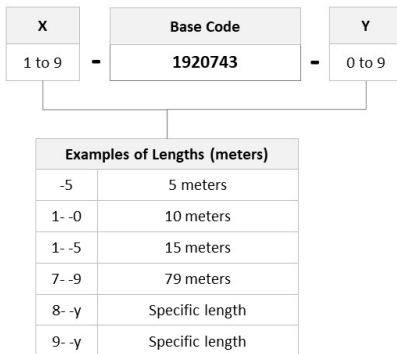

General Specifications

Connector A, quantity	2
Color, boot A	Beige
Color, connector A	Beige
Connector B, quantity	2
Color, boot B	Beige
Color, connector B	Beige
Interface, Connector A	LC/UPC
Interface, Connector B	LC/UPC
Jacket Color	Aqua
Total Fibers, quantity	2

Dimensions

Cord Length	23 m 75.459 ft
Diameter Over Jacket	1.8 mm 0.071 in

Ordering Tree

2-1920743-3

Optical Specifications

Fiber Mode Multimode
Fiber Type OM3, LazrSPEED®

Environmental Specifications

Environmental Space Low Smoke Zero Halogen (LSZH)