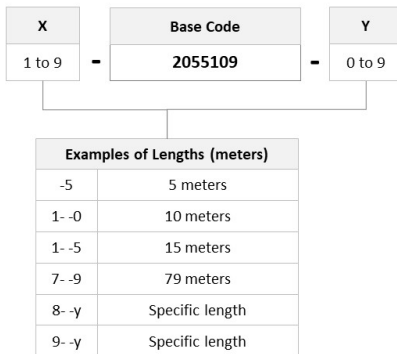

General Specifications

Connector A, quantity	2
Color, boot A	Beige
Color, connector A	Beige
Connector B, quantity	2
Color, boot B	Beige
Color, connector B	Beige
Interface, Connector A	LC/UPC
Interface, Connector B	SC/UPC
Jacket Color	Aqua
Total Fibers, quantity	2

Dimensions

Cord Length	1 m 3.281 ft
--------------------	----------------

Ordering Tree

2055109-1

Optical Specifications

Fiber Mode	Multimode
Fiber Type	OM3, LazrSPEED®
Insertion Loss, maximum, connector A	0.15 dB
Insertion Loss, maximum, connector B	0.15 dB
Return Loss, minimum, connector A	35 dB
Return Loss, minimum, connector B	35 dB