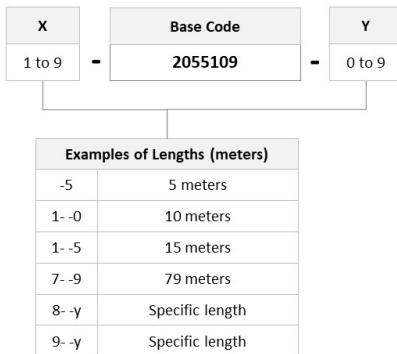

General Specifications

Connector A, quantity	2
Color, boot A	Beige
Color, connector A	Beige
Connector B, quantity	2
Color, boot B	Beige
Color, connector B	Beige
Interface, Connector A	LC/UPC
Interface, Connector B	SC/UPC
Jacket Color	Aqua
Total Fibers, quantity	2

Dimensions

Cord Length	25 m 82.021 ft
Diameter Over Jacket	1.8 mm 0.071 in

Ordering Tree

2-2055109-5

Optical Specifications

Fiber Mode	Multimode
Fiber Type	OM3, LazrSPEED®

Environmental Specifications

Environmental Space	Low Smoke Zero Halogen (LSZH)
----------------------------	-------------------------------