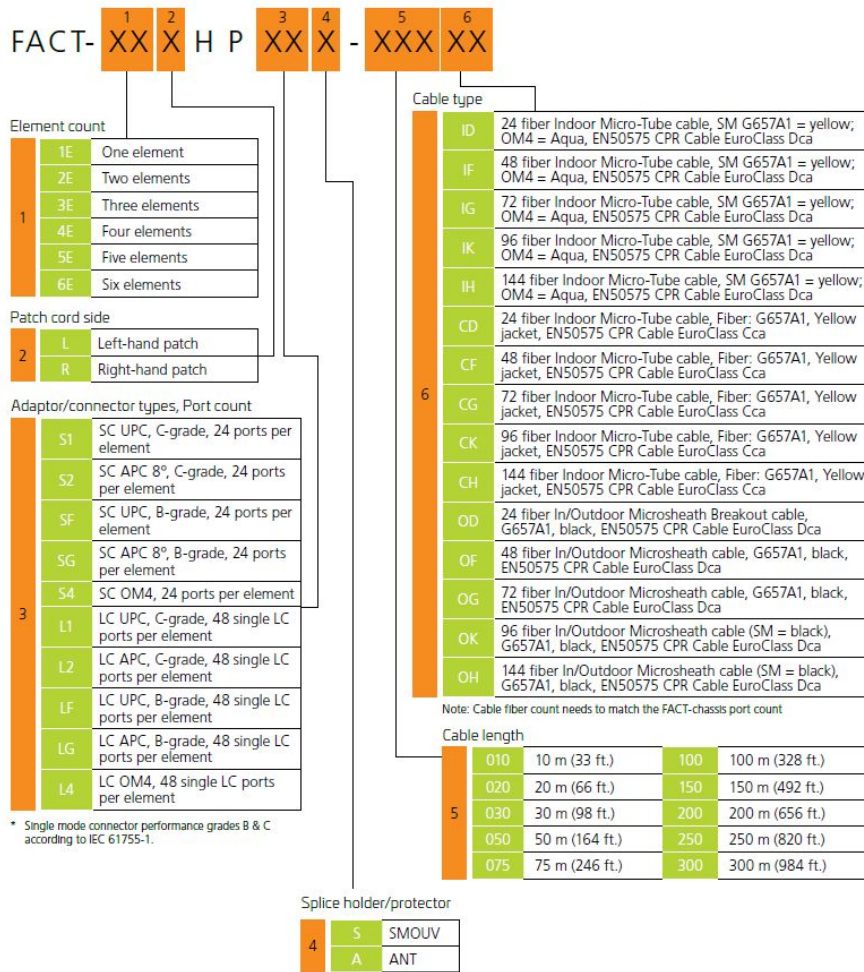

760255788 | FACT-2ERHPL2S-150CK-HR04

Rack Units	1.4
Shelf Movement	Sliding
Splicing Capacity, maximum	96
Splicing Type	SMOUV
Total Ports, quantity	96
Transmission Standards	ETSI EN 300 019-1-3 IEC 61300-3-30

Dimensions

Height	61.9 mm 2.437 in
Width	524 mm 20.63 in
Depth	283 mm 11.142 in
Cable Length	15 m 49.213 ft

Ordering Tree

760255788 | FACT-2ERHPL2S-150CK-HR04

Optical Specifications

Fiber Mode	Singlemode
Fiber Type	G.657.A1
Performance Grade	Standard C grade
Insertion Loss, maximum	0.25 dB
Return Loss, minimum	60 dB