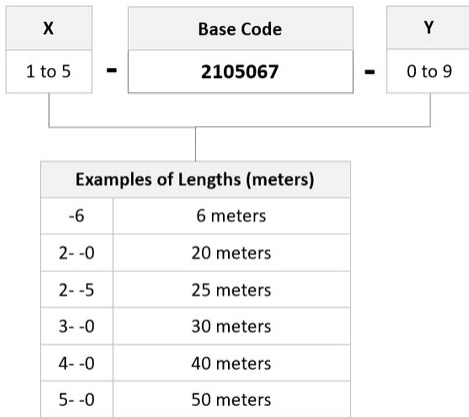

General Specifications

Connector A, quantity	2
Color, boot A	Beige
Color, connector A	Beige
Connector B, quantity	2
Color, boot B	Beige
Color, connector B	Beige
Interface, Connector A	LC/UPC
Interface, Connector B	SC/UPC
Jacket Color	Aqua
Total Fibers, quantity	2

Dimensions

Cord Length	8 m 26.247 ft
Diameter Over Jacket	1.8 mm 0.071 in

Ordering Tree

2105067-8

Optical Specifications

Fiber Mode	Multimode
Fiber Type	OM4, LazrSPEED®

Environmental Specifications

Environmental Space	Dual Rated LSZH/Riser
----------------------------	-----------------------