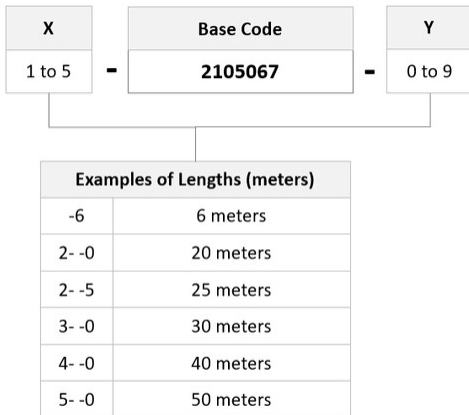

General Specifications

Connector A, quantity	2
Color, boot A	Beige
Color, connector A	Beige
Connector B, quantity	2
Color, boot B	Beige
Color, connector B	Beige
Interface, Connector A	LC/UPC
Interface, Connector B	SC/UPC
Jacket Color	Aqua
Total Fibers, quantity	2

Dimensions

Cord Length	6 m 19.685 ft
Diameter Over Jacket	1.8 mm 0.071 in

Ordering Tree

2105067-6

Optical Specifications

Fiber Mode Multimode
Fiber Type OM4, LazrSPEED®

Environmental Specifications

Environmental Space Dual Rated LSZH/Riser