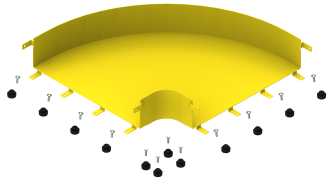

# FGS-MH9E-M

---

FiberGuide® 90° Horizontal Elbow, 4x18in, Yellow

## General Specifications

<b>Angle/Bend Direction</b>	90°
<b>Color</b>	Yellow
<b>Orientation</b>	Horizontal
<b>Section Type</b>	Elbow section

## Dimensions

<b>Height</b>	120.14 mm   4.73 in
<b>Width</b>	476 mm   18.74 in
<b>Length</b>	614.43 mm   24.19 in
<b>System Dimensions</b>	102 mm x 457 mm (4 in x 18 in)