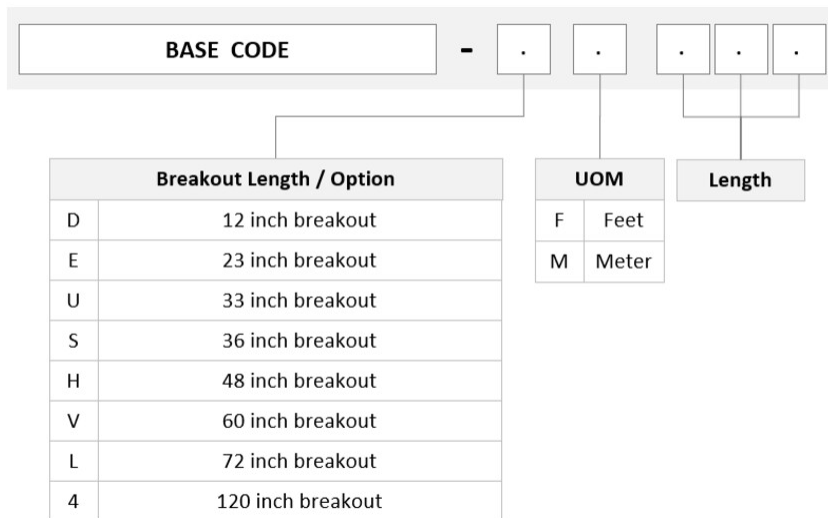

PPLUGGRLCRXN

Total Ports, quantity, front 96

Dimensions

Height 11 mm | 0.433 in
Width 131 mm | 5.157 in
Depth 170 mm | 6.693 in
Breakout Length, end B 12 in | 120 in | 33 in | 36 in | 48 in | 60 in | 72 in
Cable Assembly Length Range (m) 1 – 400
Cable Assembly Length Range (ft) 2 – 999

Ordering Tree

Optical Specifications

Fiber Mode Singlemode
Fiber Type OS2
Insertion Loss, maximum 0.6 dB

Environmental Specifications

Qualification Standards IEC 61753-1 | TIA-568.3-D
Safety Standard c-UL-us

Packaging and Weights