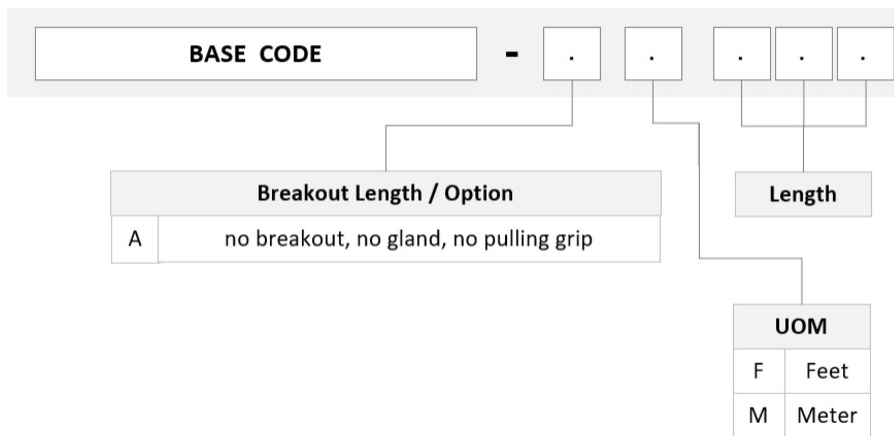

General Specifications

Configuration Type	PROPEL Module to Stub
Cable Color	Lime green
Cable Type	Trunk Cable - LSZH Class B2ca
Interface, front	LC/UPC
Interface Feature, front	Duplex Shuttered
Interface Color, front	Lime green
Interface, rear	Stub
Module Size, end A	16 fiber
Module Size, end B	16 fiber
Module Quantity, end A	2
Module Quantity, end B	2
Polarity	Method B Enhanced (ULL)
Total Fibers, quantity	48
Total Ports, quantity, front	24

PPLU3VFLCUCH

Dimensions

Height	11 mm 0.433 in
Width	131 mm 5.157 in
Depth	170 mm 6.693 in
Breakout Length, end B	0 in
Cable Assembly Length Range (m)	1 – 400
Cable Assembly Length Range (ft)	2 – 999

Ordering Tree