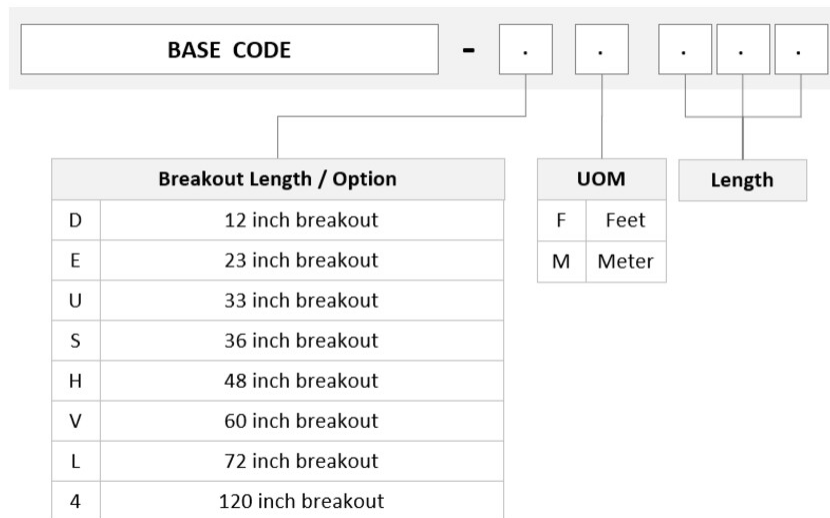

PPLAGGDLCMPL

Total Ports, quantity, front 48

Dimensions

Height 11 mm | 0.433 in

Width 98 mm | 3.858 in

Depth 170 mm | 6.693 in

Breakout Length, end B 12 in | 120 in | 33 in | 36 in | 48 in | 60 in | 72 in

Cable Assembly Length Range (m) 1 – 400

Cable Assembly Length Range (ft) 2 – 999

Ordering Tree

Optical Specifications

Fiber Mode Singlemode

Fiber Type OS2

Insertion Loss, maximum 0.6 dB

Environmental Specifications

Qualification Standards IEC 61753-1 | TIA-568.3-D

Safety Standard c-UL-us

Packaging and Weights