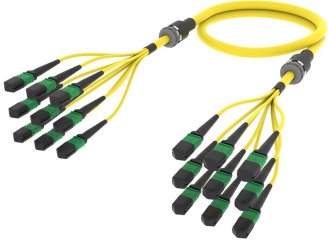

UKGRZRZ8M

Base Product

Singlemode MPO16 APC (pinned) to MPO16 APC (pinned), Fiber Trunk Cable Assembly, 144-Fiber, Armored Indoor Dual Rated (OFNR/LSZH)

Product Classification

Regional Availability	Asia Australia/New Zealand China Europe India Latin America Middle East/Africa North America
Portfolio	CommScope®
Product Type	Fiber trunk cable assembly
Product Brand	Propel SYSTIMAX ULL
Ordering Note	For additional jacket colors, please contact a CommScope Sales Representative For lengths greater than 999 ft (304 m), orders must be in meters Minimum length may vary based on cable configuration

General Specifications

Connector A, quantity	9
Color, boot A	Black
Color, connector A	Green
Connector B, quantity	9
Color, boot B	Black
Color, connector B	Green
Construction Type	Armored Stranded
Furcation Color	Yellow
Interface, Connector A	MPO-16/APC Male
Interface, Connector B	MPO-16/APC Male
Jacket Color	Yellow
Polarity	Method B Enhanced (ULL)
Fibers per Subunit, quantity	16
Total Fibers, quantity	144

Dimensions

UKGRZRZ8M

Breakout Length	22 in
Cable Assembly Length Range (m)	3 – 305
Cable Assembly Length Range (ft)	10 – 999

Ordering Tree

Mechanical Specifications

Cable Retention Strength, maximum	11.24 lb @ 0° 4.40 lb @ 90°
--	-------------------------------

UKGRZRZ8M

UK-ROHS

Compliant/Exempted

Included Products

- 760256183
N-144-MZ-8G1-F16YL/30T/B2 - Fiber indoor cable, Riser/LSZH rated, MPO Trunk, interlocking aluminum armored, Singlemode G.657.A2/B2, 144 fiber, Feet jacket marking, Yellow jacket color, B2ca flame rating
- 860661406 - MPO16,ULL,MALE,SM,GREEN, 3mm