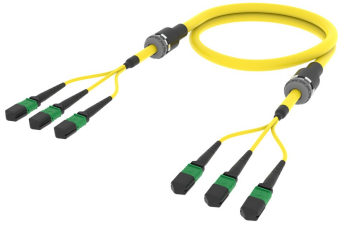

UKGRZRZ8H

Base Product

Singlemode MPO16 APC (pinned) to MPO16 APC (pinned), Fiber Trunk Cable Assembly, 48-Fiber, Armored Indoor Dual Rated (OFNR/LSZH)

Product Classification

Regional Availability	Asia Australia/New Zealand China Europe India Latin America Middle East/Africa North America
Portfolio	CommScope®
Product Type	Fiber trunk cable assembly
Product Brand	Propel SYSTIMAX ULL
Ordering Note	For additional jacket colors, please contact a CommScope Sales Representative For lengths greater than 999 ft (304 m), orders must be in meters Minimum length may vary based on cable configuration

General Specifications

Connector A, quantity	3
Color, boot A	Black
Color, connector A	Green
Connector B, quantity	3
Color, boot B	Black
Color, connector B	Green
Construction Type	Armored Stranded
Furcation Color	Yellow
Interface, Connector A	MPO-16/APC Male
Interface, Connector B	MPO-16/APC Male
Jacket Color	Yellow
Polarity	Method B Enhanced (ULL)
Fibers per Subunit, quantity	16
Total Fibers, quantity	48

Dimensions

UKGRZRZ8H

Breakout Length	22 in
Cable Assembly Length Range (m)	3 – 305
Cable Assembly Length Range (ft)	10 – 999

Ordering Tree

Mechanical Specifications

Cable Retention Strength, maximum	11.24 lb @ 0° 4.40 lb @ 90°
--	-------------------------------

UKGRZRZ8H

UK-ROHS

Compliant/Exempted

Included Products

- 760256179
N-048-MZ-8G1-F16YL/30T/B2 - Fiber indoor cable, Riser/LSZH rated, MPO Trunk, interlocking aluminum armored, Singlemode G.657.A2/B2, 48 fiber, Feet jacket marking, Yellow jacket color, B2ca flame rating
- 860661406 - MPO16,ULL,MALE,SM,GREEN, 3mm