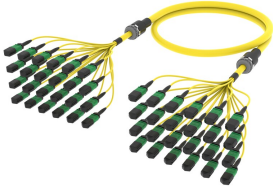

UKGMXMXCP

Base Product

Singlemode MPO12 APC (pinned) to MPO12 APC (pinned)) Fiber Trunk Cable Assembly, 288-Fiber, Armored Indoor Dual Rated (OFNR/LSZH)

Product Classification

Regional Availability	Asia Australia/New Zealand China Europe India Latin America Middle East/Africa North America
Portfolio	CommScope®
Product Type	Fiber trunk cable assembly
Product Brand	Propel SYSTIMAX ULL
Ordering Note	For additional jacket colors, please contact a CommScope Sales Representative For lengths greater than 999 ft (304 m), orders must be in meters Minimum length may vary based on cable configuration

General Specifications

Connector A, quantity	24
Color, boot A	Black
Color, connector A	Green
Connector B, quantity	24
Color, boot B	Black
Color, connector B	Green
Construction Type	Armored Stranded
Furcation Color	Yellow
Interface, Connector A	MPO-12/APC Male
Interface, Connector B	MPO-12/APC Male
Jacket Color	Yellow
Polarity	Method B Enhanced (ULL)
Fibers per Subunit, quantity	12
Total Fibers, quantity	288

Dimensions

Breakout Length	22 in
------------------------	-------

UKGMXXMCP

Cable Assembly Length Range (m)	3 – 305
Cable Assembly Length Range (ft)	10 – 999

Ordering Tree

Mechanical Specifications

Cable Retention Strength, maximum	11.24 lb @ 0° 4.40 lb @ 90°
--	-------------------------------

UKGMXMXCP

Included Products

- 760256091
N-288-MZ-8G1-F12YL/20T/B2
 - 860659010
- Fiber indoor cable, Riser/LSZH rated MPO Trunk, interlocking aluminum armored, Singlemode G.657.A2/B2, 288 fiber, Feet jacket marking, Yellow jacket color, B2ca flame rating
 - MPO-12, ULTRA LOW LOSS, MALE, Singlemode, GREEN, 2mm