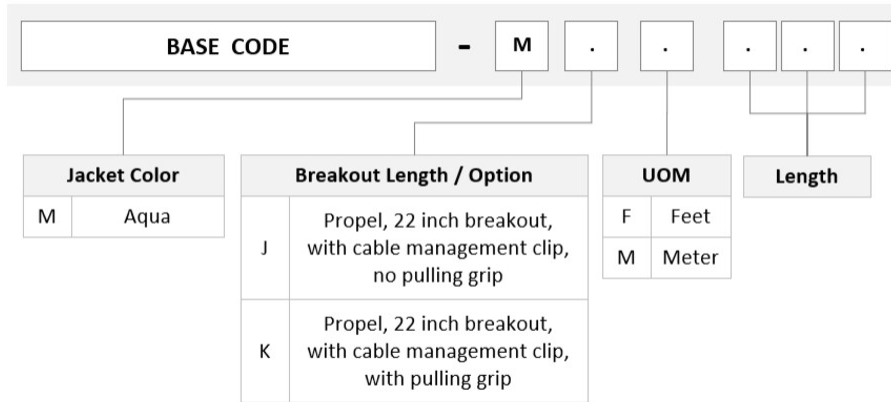

General Specifications

Connector A, quantity	1
Color, boot A	Black
Color, connector A	Aqua
Connector B, quantity	1
Color, boot B	Black
Color, connector B	Aqua
Construction Type	Armored Stranded
Furcation Color	Aqua
Interface, Connector A	MPO-12/UPC Male
Interface, Connector B	MPO-12/UPC Male
Jacket Color	Aqua
Polarity	Method B Enhanced (ULL)
Fibers per Subunit, quantity	12
Total Fibers, quantity	12

Dimensions

Breakout Length	22 in
------------------------	-------

UHXMXMXCD

Cable Assembly Length Range (m) 3 – 305

Cable Assembly Length Range (ft) 10 – 999

Ordering Tree

Mechanical Specifications

Cable Retention Strength, maximum 11.24 lb @ 0 ° | 4.40 lb @ 90 °