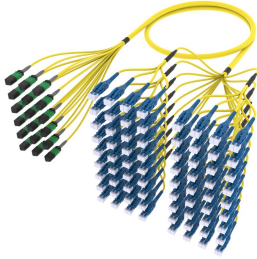

ULGQPLUTM

Base Product

Singlemode MPO8 APC non-pinned to LC/UPC Uniboot Ruggedized fanout Cable, 144-Fiber, Plenum, 8 fiber PmP 2.0 mm

Product Classification

Regional Availability	Asia Australia/New Zealand China Europe India Latin America Middle East/Africa North America
Portfolio	CommScope®
Product Type	Ruggedized fanout
Product Brand	Propel SYSTIMAX ULL
Ordering Note	For additional jacket colors, please contact a CommScope Sales Representative For lengths greater than 999 ft (304 m), orders must be in meters Minimum length may vary based on cable configuration

General Specifications

Connector A, quantity	18
Color, boot A	Gray
Color, connector A	Green
Connector B, quantity	144
Color, boot B	Blue
Color, connector B	Blue
Construction Type	Stranded
Furcation Color	Yellow
Interface, Connector A	MPO-08/APC Female
Interface, Connector B	LC/UPC
Interface Feature, connector B	Uniboot
Jacket Color	Yellow
Polarity	Method B Enhanced (ULL)
Fibers per Subunit, quantity	8
Total Fibers, quantity	144

ULGQPLUTM

Dimensions

Breakout Length	22 in
Cable Assembly Length Range (m)	3 – 305
Cable Assembly Length Range (ft)	10 – 999

Ordering Tree

Mechanical Specifications

Cable Retention Strength, maximum	11.24 lb @ 0 ° 4.40 lb @ 90 °
--	---------------------------------

ULGQPLUTM

ROHS Compliant/Exempted

UK-ROHS Compliant/Exempted

Included Products

- 760248109 P-144-MP-8G1-F08YL/20T – Fiber indoor cable, Plenum MPO Trunk, 144 fiber multi-unit with 8 fiber subunits, Singlemode G. 657.A2/B2, Feet jacket marking, Yellow jacket color
- 860658160 – LC/UPC Uniboot Connector, Singlemode, Blue
- 860659028 – MPO-08, ULTRA LOW LOSS, FEMALE, Singlemode, GREEN, 2mm