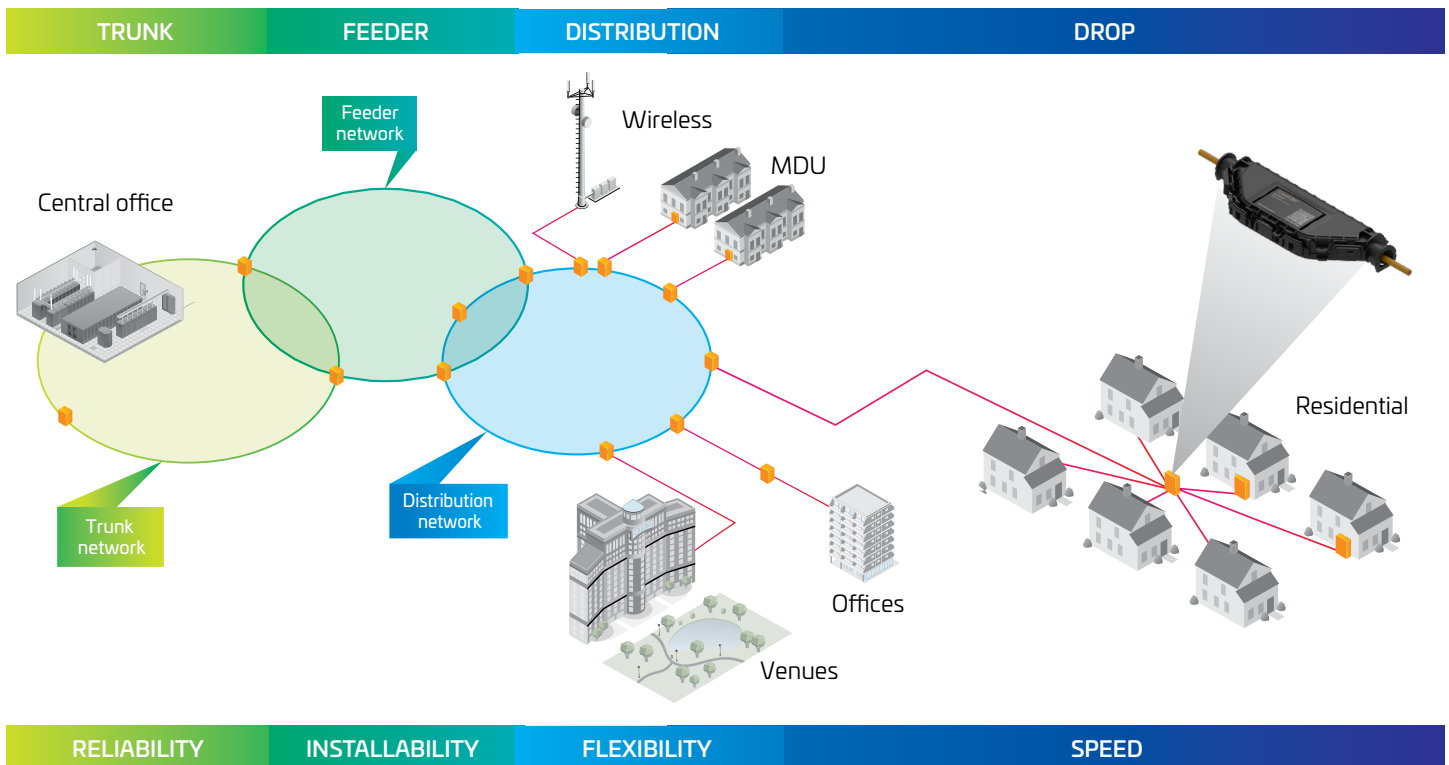

NOVUX® SRC 10

The first modular ecosystem for the networks of today and tomorrow

CommScope's new NOVUX® ecosystem is the next step in the evolution of connectivity and fiber-to-the-X (FTTX) networks. Configurable, scalable and simple, NOVUX transforms networks with a modular, end-to-end architecture.

The NOVUX Specialty Range Closure (SRC) portfolio provides a modern drop solution that's ideal for last-mile fiber network applications—both above and below ground. CommScope's advanced Octopus™ gel seal simplifies access and service and protects the closures from harsh conditions.

Features and benefits

SRC 10	Details
Sealing level	IP68 1-meter water head
Application	Above and below ground and direct buried
Connectivity technology	Splice only
Splice capacity (SMOUV 45, ANT, Ribbon 12 type)	4 (splice) and 12 (ribbon 12) splice
Cable type	Round, flat drop cables or blown fiber tubes
Splitter qty	No splitter
Max cable size	Up to 8 mm
Port qty	2 cables / 1 per port
Port size	2–8 mm round, 0.08–0.31 in or 3x5 to 4x8 mm flat (gel), 0.32x0.18 in
Length x width x height indicative	210x76x26 mm
Features	Integrated—pole and on wall / Identification with RFID possibility
Security	Lead wire through an eye hole
Demarcation	N/A
Storage uncut fiber	N/A
Valve	N/A
Tested	Compliant to IEC 61753-1 CAT G
Color/material	Black RAL9005
Orientation	In-line
Supported fiber types	Supporting only G.657 fiber types

Finish first with NOVUX

Unique network identification

One-click access to all product information: each NOVUX hardened terminal comes with a QR code that allows field installers to access CommScope's cTrak app. With one click, cTrak provides a wealth of product information, specifications, installation instructions, videos, schematics, and test results.