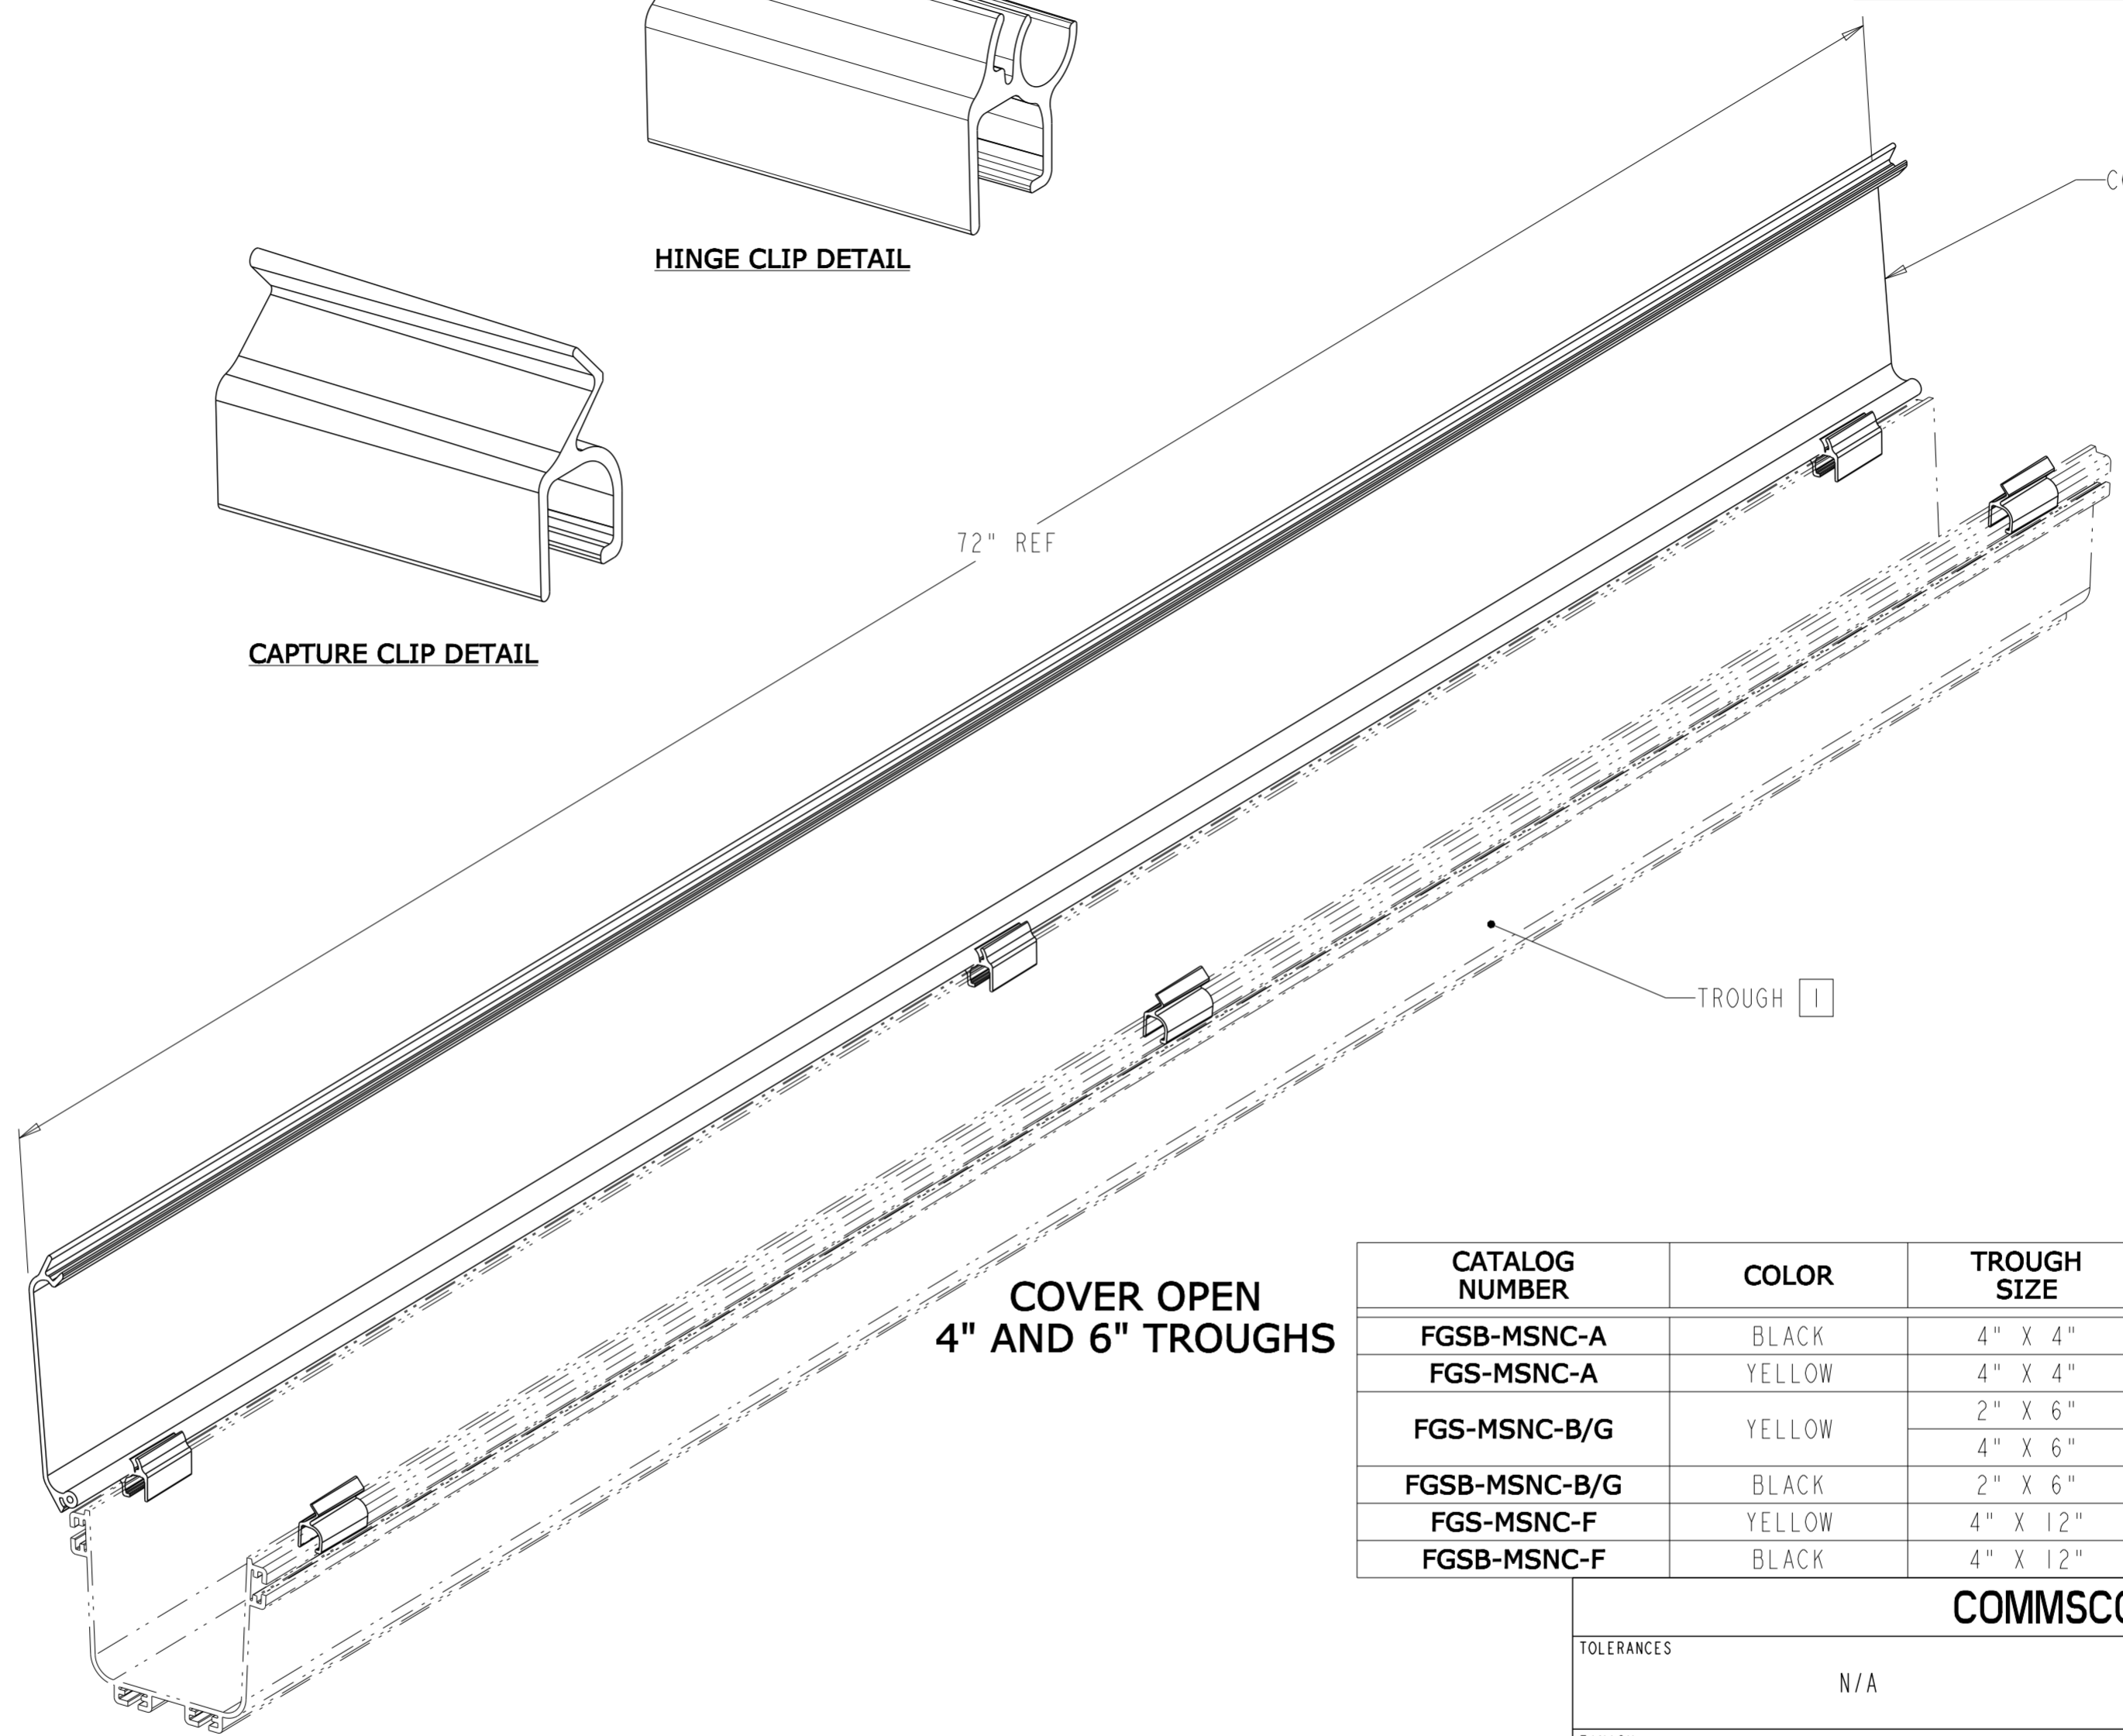

REVISIONS			
REV	DESCRIPTION	DATE	APPROVED
E	8000019791	07-FEB-17	OAVL
F	40099312CMO	22-OCT-2019	MAM

HINGE CLIP DETAIL

CAPTURE CLIP DETAIL

COVER OPEN
4" AND 6" TROUGHS

CATALOG NUMBER	COLOR	TROUGH SIZE	COVER LENGTH	HINGE CLIP QTY	CAPTURE CLIP QTY
FGSB-MSNC-A	BLACK	4" X 4"	72"	3	3
FGS-MSNC-A	YELLOW	4" X 4"	72"	3	3
FGS-MSNC-B/G	YELLOW	2" X 6"	72"	3	3
		4" X 6"			
FGSB-MSNC-B/G	BLACK	2" X 6"	72"	3	3
FGS-MSNC-F	YELLOW	4" X 12"	36"	6	3
FGSB-MSNC-F	BLACK	4" X 12"	36"	6	3

OPEN POSITION
INSTALLATION TYPICAL ON
4", 6", AND 12" TROUGHS

CLOSED POSITION
INSTALLATION TYPICAL ON
4", 6", AND 12" TROUGHS

- NOTES:**
- TROUGH NOT CONTAINED IN KIT.
 - PLACE CLIPS APPROXIMATELY AS SHOWN.

COMMSCOPE, INC.												
TOLERANCES					SAP MATERIAL MASTER							
N/A												
FINISH					MATERIAL							
N/A					SEE BOM							
UNLESS OTHERWISE SPECIFIED DIMENSIONS ARE IN MILLIMETERS	DRAFTER			TITLE			SIZE			SCALE		
	MIGUEL MUÑOZ			KIT, COVER, HINGED, FGS, INSTALLATION DRAWING			A2			0.300		
	CHECKER						DOCUMENT NO.					
	OSCAR VALENZUELA						1381993_ADC					
ENGINEER												
RUBEN ARVILLA												
CMO			40099312CMO									
ALL SURFACES		WORK AREA: 58		MODEL		DRAWING		SHEET				
✓		[Symbol]		VERSION		STATUS		REVISION		VERSION STATUS REVISION		
				01		RE		F		01 RE F		
										1 OF 2		