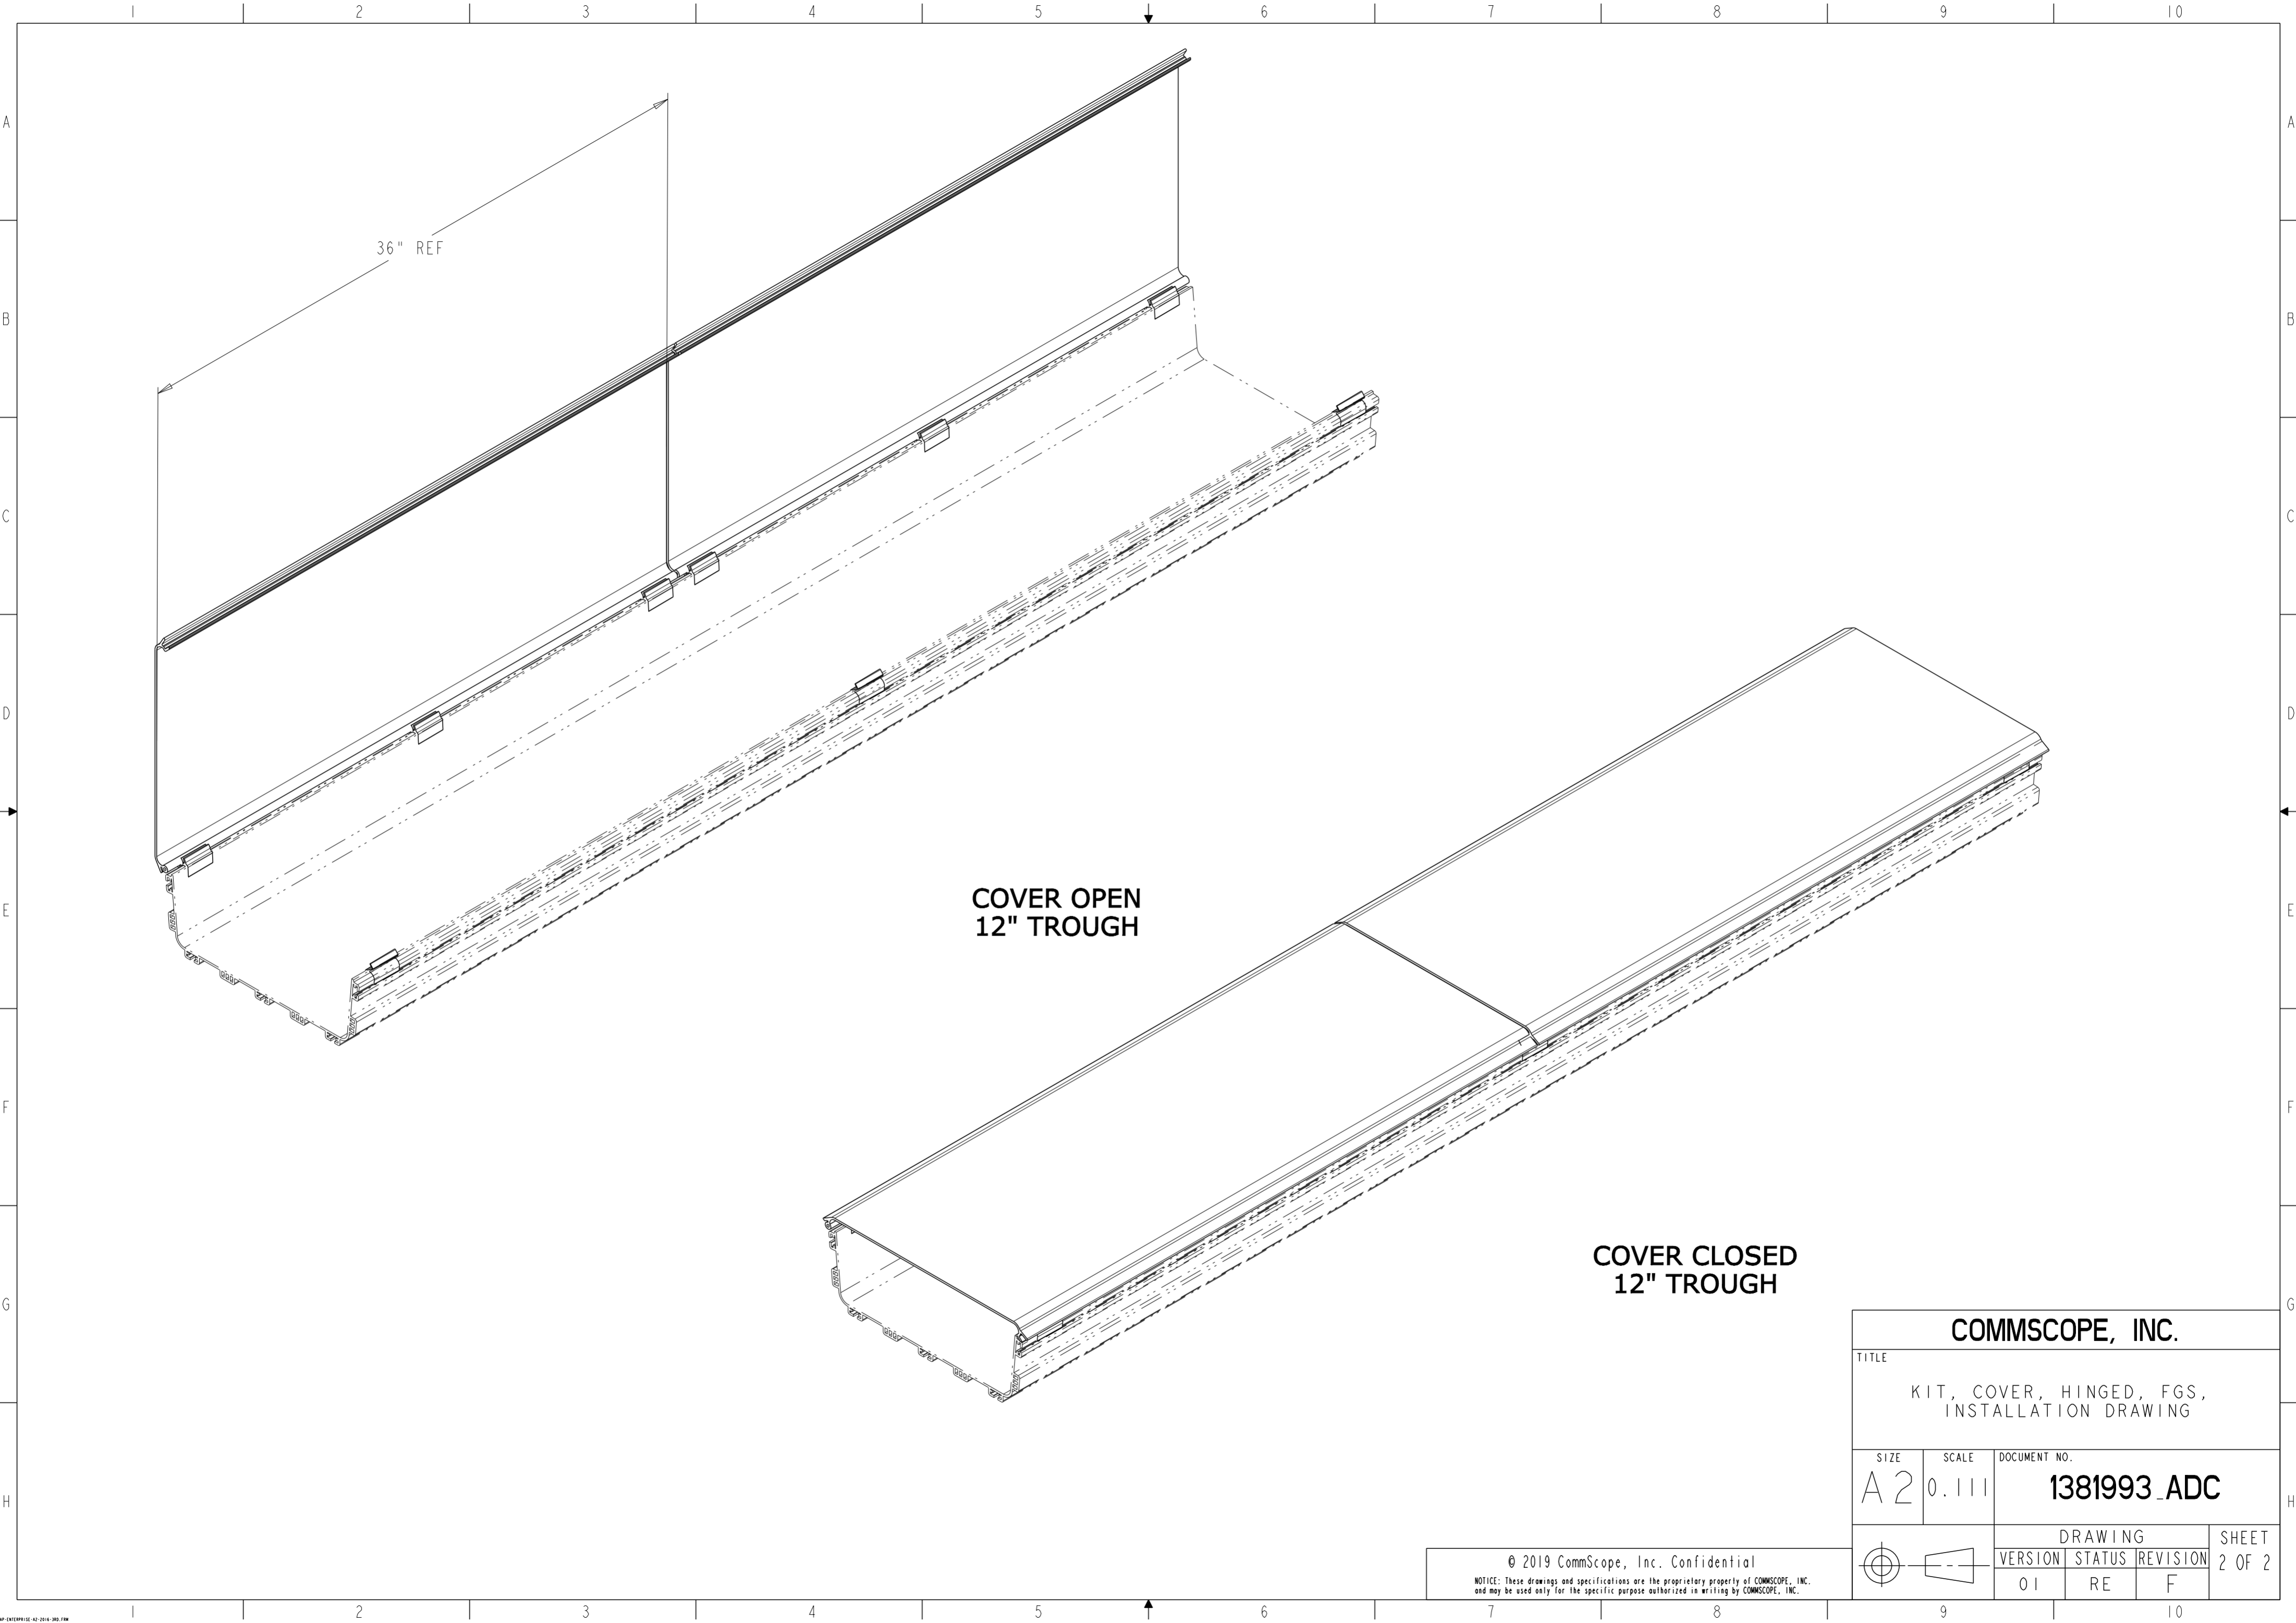

36" REF

**COVER OPEN
12" TROUGH**

**COVER CLOSED
12" TROUGH**

COMMSCOPE, INC.

TITLE
KIT, COVER, HINGED, FGS,
INSTALLATION DRAWING

SIZE	SCALE	DOCUMENT NO.
A2	0.111	1381993_ADC

DRAWING			SHEET 2 OF 2
VERSION	STATUS	REVISION	
01	RE	F	

© 2019 CommScope, Inc. Confidential
NOTICE: These drawings and specifications are the proprietary property of COMMSCOPE, INC. and may be used only for the specific purpose authorized in writing by COMMSCOPE, INC.