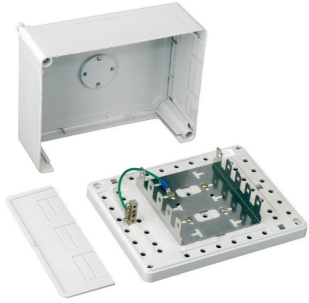

# 65251027-00 | 65251027-00

---

LSA-PLUS® Junction Box, Low profile, with earthing, with 4 cable rings, 250/5, 50-pairs

## Product Classification

<b>Regional Availability</b>	EMEA
<b>Product Type</b>	Copper distribution box
<b>Product Brand</b>	LSA-PLUS®
<b>Product Series</b>	LSA-PLUS

## General Specifications

<b>Color</b>	Gray
<b>Compatible Interface</b>	LSA-PLUS
<b>Interface</b>	Unloaded
<b>Modules, quantity</b>	5
<b>Mounting</b>	Wall mount

## Dimensions

<b>Height</b>	210 mm   8.268 in
<b>Width</b>	160 mm   6.299 in
<b>Depth</b>	90 mm   3.543 in