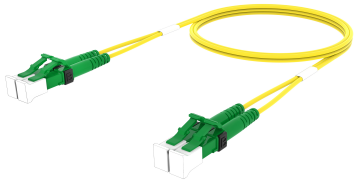

1920720-2 | OCJ-L2-02MASHA-L2

Fiber Optic Patch Cord, Duplex, Singlemode, LC/APC to LC/APC, yellow, 2 m

Product Classification

Regional Availability	EMEA
Product Type	Fiber patch cord, duplex
Product Series	OCJ

General Specifications

Connector A, quantity	2
Color, boot A	Green
Color, connector A	Green
Connector B, quantity	2
Color, boot B	Green
Color, connector B	Green
Interface, Connector A	LC/APC
Interface, Connector B	LC/APC
Jacket Color	Yellow
Total Fibers, quantity	2

Dimensions

Cable Assembly Length Range (m)	1 – 999
Cable Assembly Length Range (ft)	1 – 999
Cord Length	2 m 6.562 ft
Diameter Over Jacket	1.8 mm 0.071 in

Ordering Tree

1920720-2 | OCJ-L2-02MASHA-L2

OCJ - XX - XX M XXXX - XX

Connector type at end 1		
Standard C grade	Superior B grade	Type
S1	SF	SC/UPC
S2	SG	SC/APC 8°
S3	SH	SC/APC 9°
L1	LF	LC/UPC
L2	LG	LC/APC
-	EC	LSH/APC 8°

Connector type at end 2 ¹		
Standard C grade	Superior B grade	Type
S1	SF	SC/UPC
S2	SG	SC/APC 8°
S3	-	SC/APC 9°
L1	LF	LC/UPC
L2	LG	LC/APC
-	EC	LSH/APC 8°