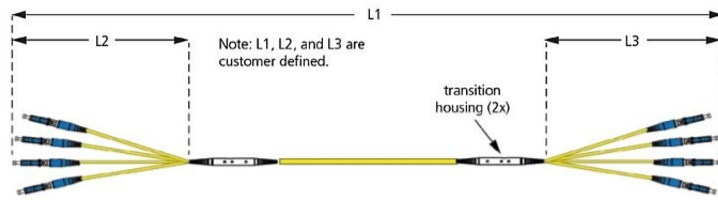

General Specifications

Color, boot A	Green
Color, connector A	Green
Color, boot B	Black
Color, connector B	Green
Interface, Connector A	LC/APC
Interface, Connector B	MPO Female
Jacket Color	Yellow

Dimensions

Diameter Over Jacket	1.2 mm 0.047 in
-----------------------------	-------------------

MA-S8

Ordering Tree

MA-S8

Representative Image

4, 8 and 12 Fiber Assembly Image

24 - 144 Fiber Assembly Image

MPO Connectors on Side B (Optional)

Optical Specifications

Fiber Mode	Singlemode
Fiber Type	OS2
Insertion Loss, maximum, connector A	0.3 dB
Insertion Loss, maximum, connector B	0.35 dB
Return Loss, minimum, connector A	65 dB
Return Loss, minimum, connector B	65 dB