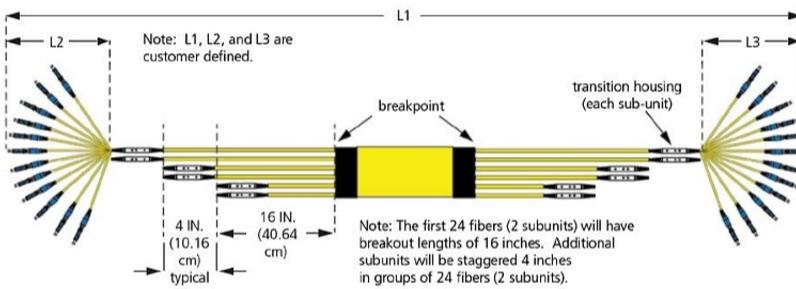

General Specifications

Color, boot A	Green
Color, connector A	Green
Color, boot B	Black
Color, connector B	Green
Interface, Connector A	LC/APC
Interface, Connector B	MPO Female
Jacket Color	Yellow

Dimensions

Diameter Over Jacket	1.2 mm 0.047 in
-----------------------------	-------------------

MA-S8

Ordering Tree

MA-S8

Representative Image

4, 8 and 12 Fiber Assembly Image

24 - 144 Fiber Assembly Image

MPO Connectors on Side B (Optional)

Optical Specifications

Fiber Mode	Singlemode
Fiber Type	OS2
Insertion Loss, maximum, connector A	0.3 dB
Insertion Loss, maximum, connector B	0.35 dB
Return Loss, minimum, connector A	65 dB
Return Loss, minimum, connector B	65 dB