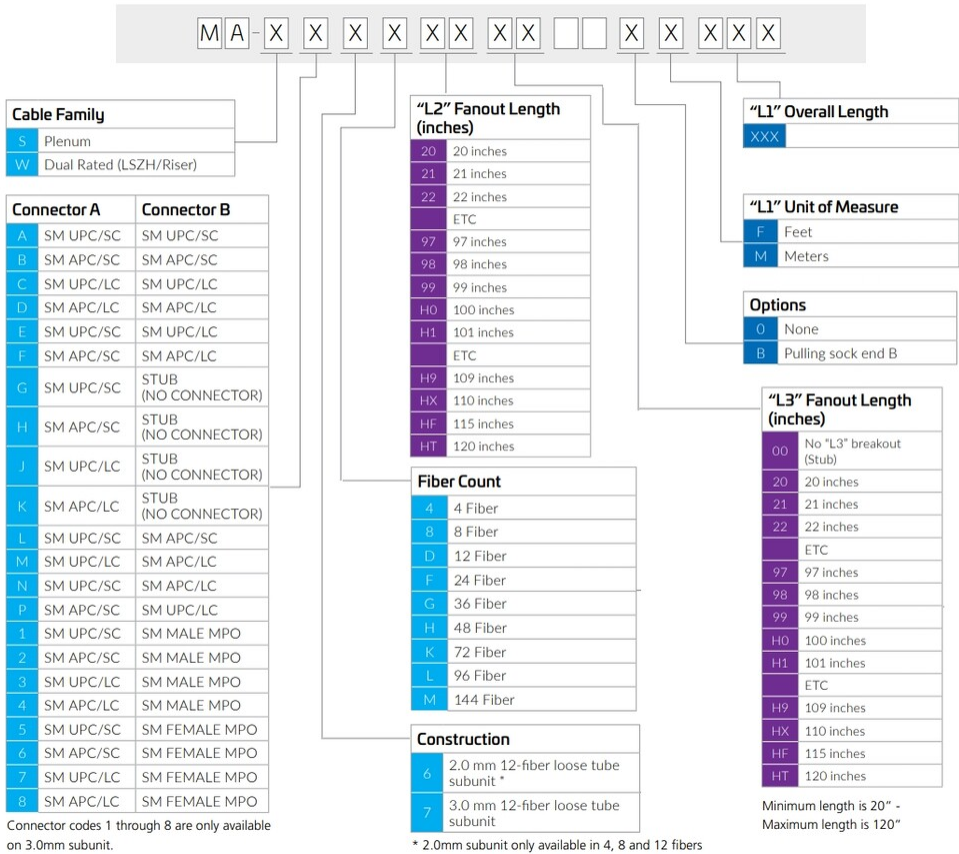

Product Classification

Regional Availability	Asia Australia/New Zealand Europe Latin America Middle East /Africa North America
Product Type	Fiber distribution cable assembly
Product Series	MA
Government Funding	Build America Buy America (BABA) compliant*
Ordering Note	2.0mm cable is only available as Plenum 2.0mm subunit only available in 4, 8 and 12 fibers Pulling sock not available on fiber counts 4, 8 or 12

General Specifications

Color, boot A	Green
Color, connector A	Green
Color, boot B	Black
Color, connector B	Green
Interface, Connector A	LC/APC
Interface, Connector B	MPO Female
Jacket Color	Yellow

Dimensions

Diameter Over Jacket	1.2 mm 0.047 in
-----------------------------	-------------------

MA-S8

Ordering Tree

MA-S8

Representative Image

4, 8 and 12 Fiber Assembly Image

24 - 144 Fiber Assembly Image

MPO Connectors on Side B (Optional)