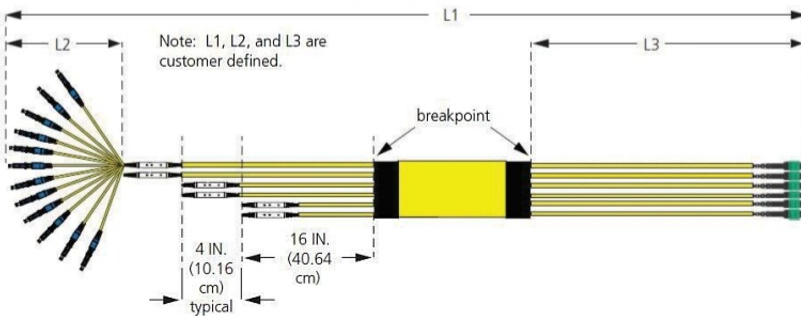

General Specifications

Color, boot A	Green
Color, connector A	Green
Color, boot B	Black
Color, connector B	Green
Interface, Connector A	LC/APC
Interface, Connector B	MPO Female
Jacket Color	Yellow

Dimensions

Diameter Over Jacket	1.2 mm 0.047 in
-----------------------------	-------------------

MA-S8

Ordering Tree

MA-S8

Representative Image

4, 8 and 12 Fiber Assembly Image

24 - 144 Fiber Assembly Image

MPO Connectors on Side B (Optional)

Optical Specifications

Fiber Mode	Singlemode
Fiber Type	OS2
Insertion Loss, maximum, connector A	0.3 dB
Insertion Loss, maximum, connector B	0.35 dB
Return Loss, minimum, connector A	65 dB
Return Loss, minimum, connector B	65 dB