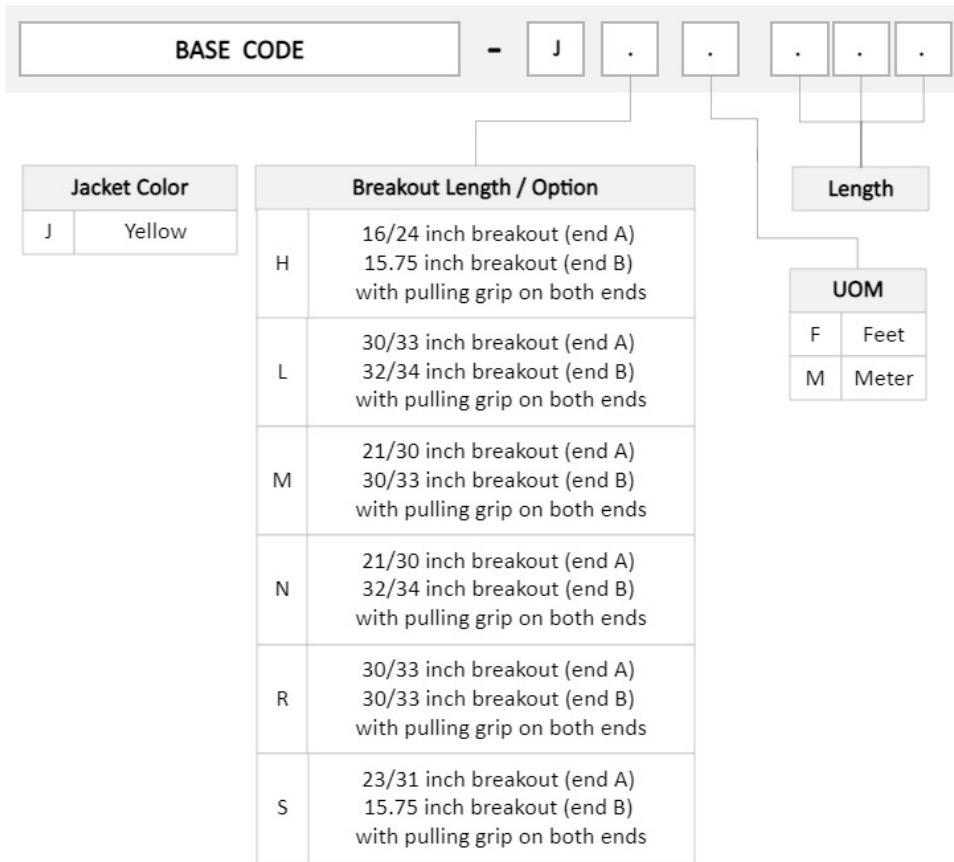

AJGMPMPCN

Optical Specifications

Fiber Mode	Singlemode
Fiber Type	G.657.A2, TeraSPEED®

Environmental Specifications

Operating Temperature	-10 °C to +60 °C (+14 °F to +140 °F)
EN50575 CPR Cable EuroClass Fire Performance	Dca
Environmental Space	Dual Rated LSZH/Riser | Indoor

Regulatory Compliance/Certifications

Agency	Classification
ANATEL	Compliant
CHINA-ROHS	Below maximum concentration value
REACH-SVHC	Compliant as per SVHC revision on www.commscope.com/ProductCompliance