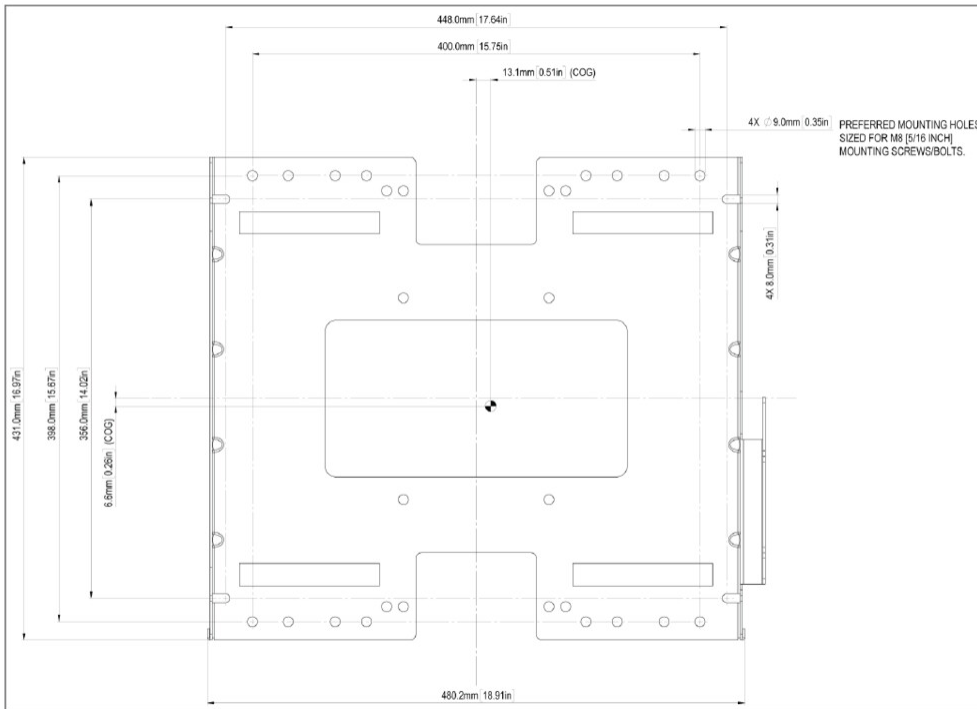

7847985-00 | Mounting Bracket Single CAP MX

CAP MX Mounting Bracket Single to mount one CAP MX to a wall

Product Classification

Product Type Mounting kit

Product Brand ERA®

Dimensions

Height 431 mm | 16.969 in

Width 480.2 mm | 18.906 in

Depth 102 mm | 4.016 in

Outline Drawing—Front

Outline Drawing—Side