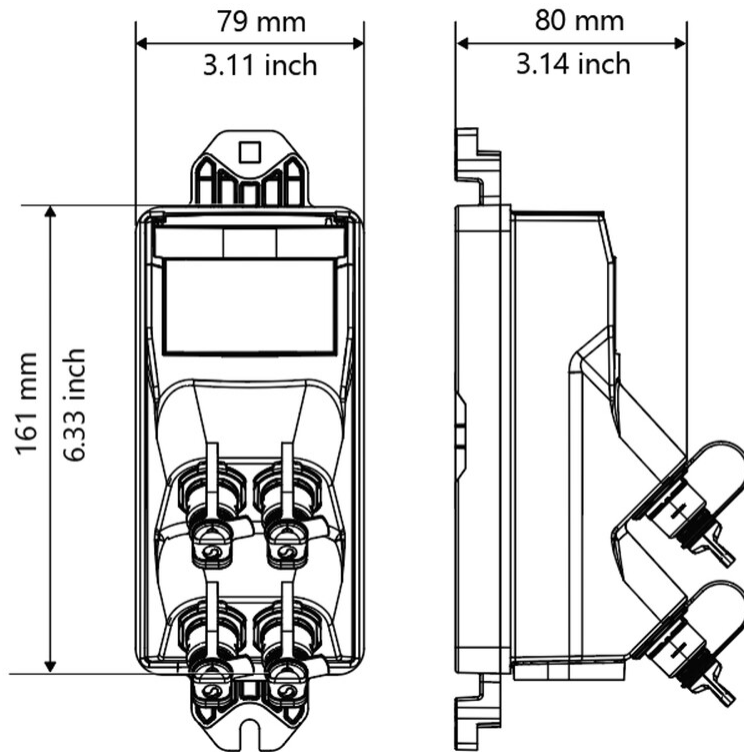

HMT-B3M4B2000NN000

NOVUX™ Hardened Multi-fiber Terminal, 3 HMFOC ports, 4 fibers per port, Flat toneable loose tube cable, 2000 ft/609 m

- NOVUX™ Hardened Multi-fiber Terminals incorporate hardened connector technology that is designed to withstand the rugged outside plant environment
- Hardened connectors are factory-integrated and environmentally sealed for use in optical drop cable deployments
- Plug and play adapter ports ensure rapid cable installment in the outside plant access section of the network
- NOVUX™ HXT fiber indexing terminals are available with 1:4 or 1:8 splitter and optional multi-use ports, Index Only and Index Branching 2 to 6 fiber solutions
- Available with flat dielectric and flat toneable/locatable dielectric cable
- NOVUX™ smaller terminal size for aesthetics and allowing installation in constrained spaces
- NOVUX™ terminals are available in Black (RAL# 9005) or Gray (RAL# 7035)
- CommScope Product ID plate with QR code link to product documents and C-Track

Cable Type	Toneable - Flat - Loose Tube
Cable, quantity	1
Distribution Type	3 ports, 4 fibers per port
Drop Port Type	Hardened multi-fiber (HMFOC) jack, male/pinned
Enclosure Color	Black (RAL 9005)
Multi-fiber Port Type	Hardened multi-fiber (HMFOC) jack, male/pinned
Multi-fiber Port, quantity	3
Mounting	Handhole Pedestal Pole Strand
Port Type	Hardened multi-fiber (HMFOC) jack, male/pinned
Port, quantity	3
Stub Type	Stub tail

HMT-B3M4B2000NN000

Dimensions

Height	80 mm 3.15 in
Width	79 mm 3.11 in
Length	161 mm 6.339 in
Cable Length, stub	2000 ft (609 m)

Dimension Drawing

Port Configuration

NOVUX HT	TECHNOLOGIES AVAILABLE	SMALL	MEDIUM	LARGE
HMT Series	Multi-fiber	Up to 24f	Up to 24f	Up to 24f
		2 ports, each 2, 4, 6, 8 or 12f	6 ports, each 2, 3 or 4f	12 ports, each 2f
		3 ports, each 2, 4, 6, or 8f	8 ports 2 or 3f	
		4 ports, each 2, 4, or 6f		