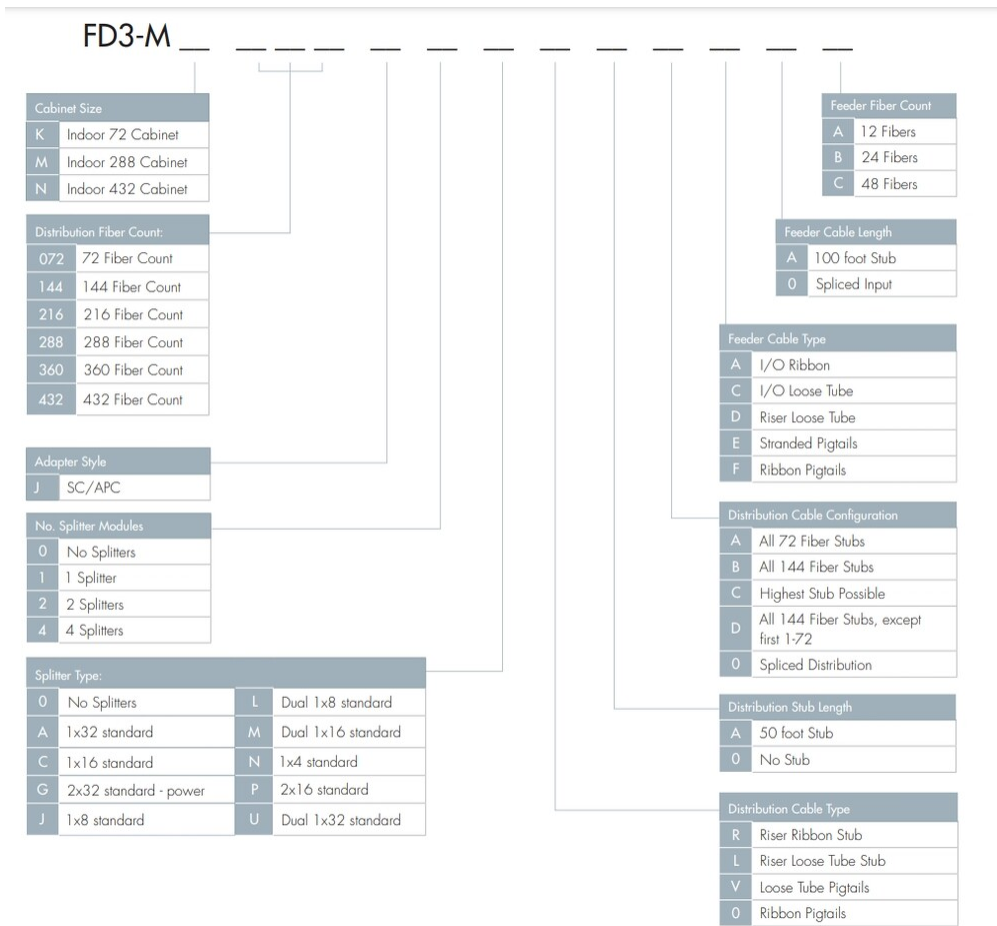

FD3-VN432JOARXCAAC

Material Specifications

Finish Powder coated

Material Type Steel

Optical Specifications

Fiber Mode Singlemode

Environmental Specifications

Environmental Space Indoor

Packaging and Weights

Packaging quantity 1

Regulatory Compliance/Certifications