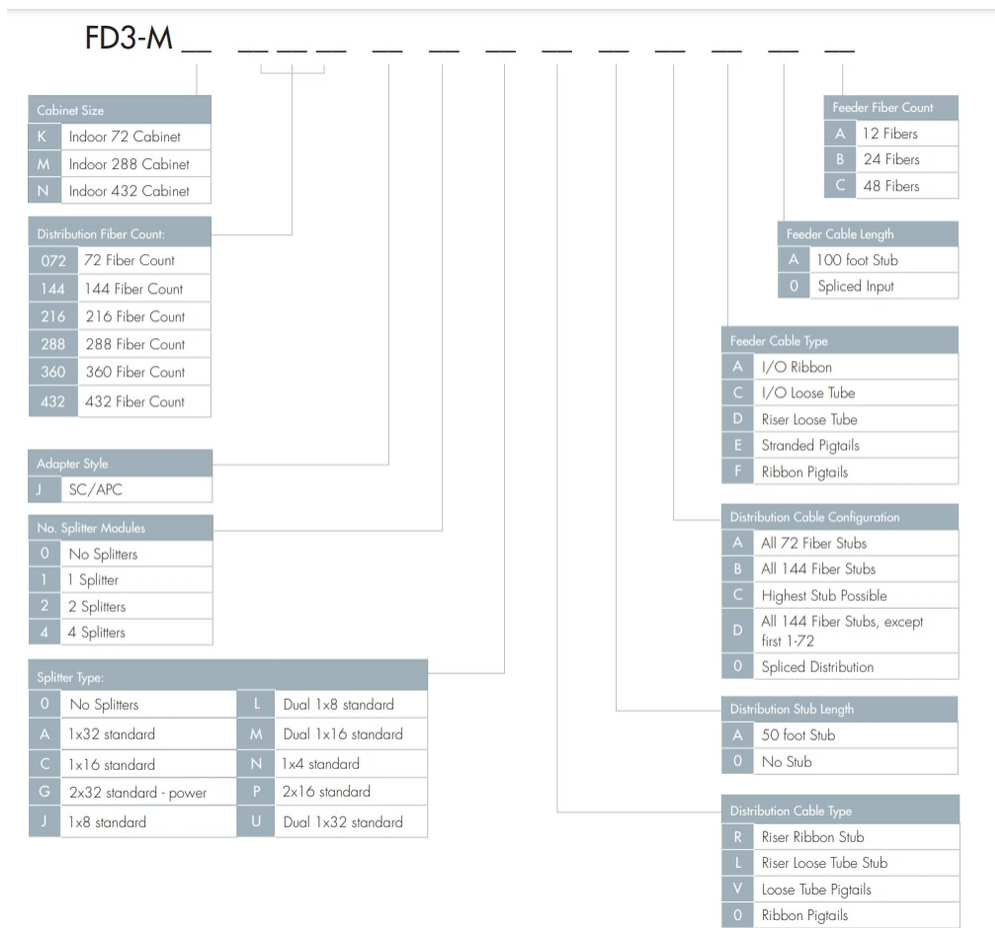

FD3-VN432JOARACAXC

Material Specifications

Finish Powder coated

Material Type Steel

Optical Specifications

Fiber Mode Singlemode

Environmental Specifications

Environmental Space Indoor

Packaging and Weights

Packaging quantity 1

Regulatory Compliance/Certifications