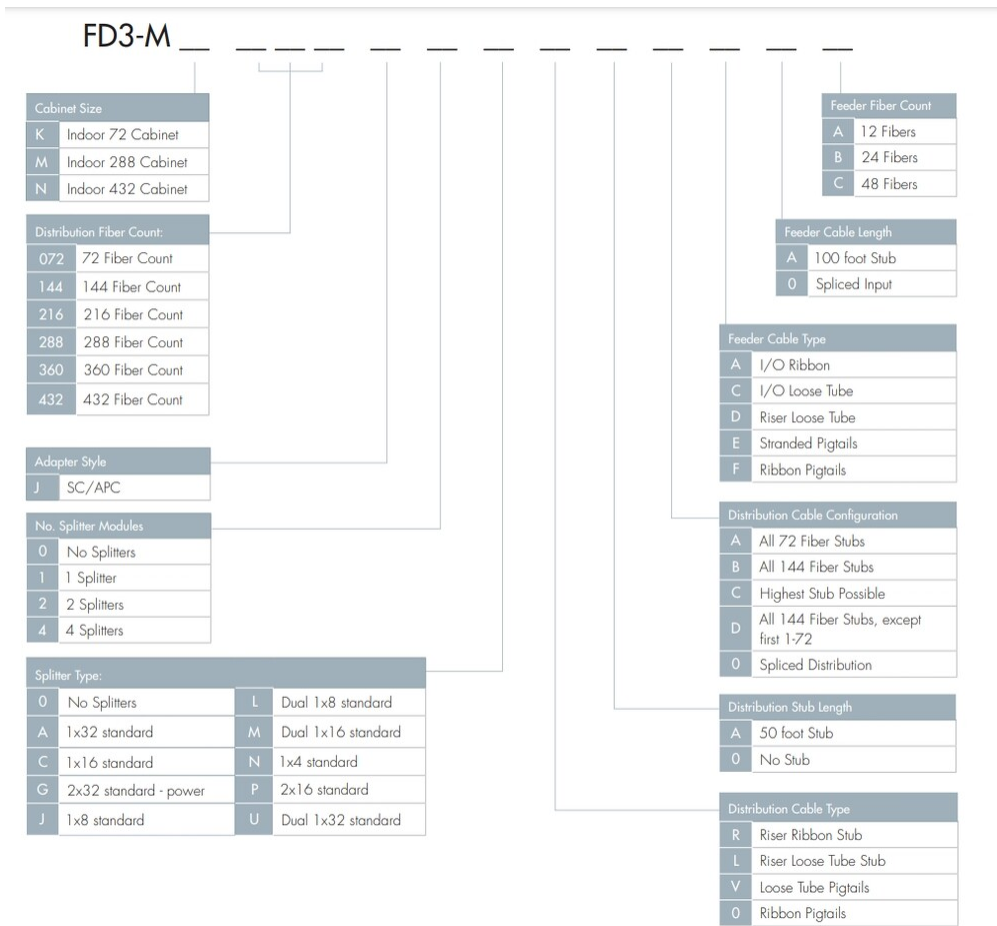

FD3-VK072JOARXCAXA

Material Specifications

Finish Powder coated

Material Type Steel

Optical Specifications

Fiber Mode Singlemode

Environmental Specifications

Environmental Space Indoor

Packaging and Weights

Packaging quantity 1

Regulatory Compliance/Certifications