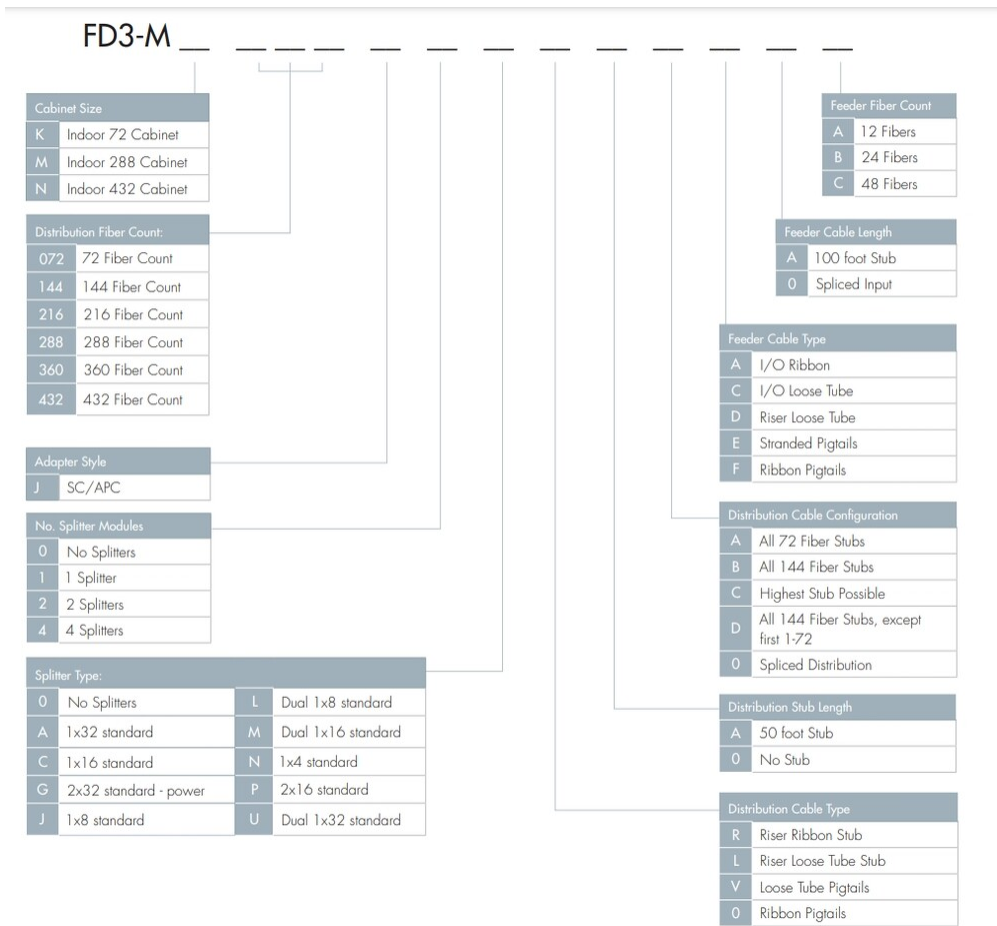

FD3-VK072JOARXCAAA

Material Specifications

Finish Powder coated

Material Type Steel

Optical Specifications

Fiber Mode Singlemode

Environmental Specifications

Environmental Space Indoor

Packaging and Weights

Packaging quantity 1

Regulatory Compliance/Certifications