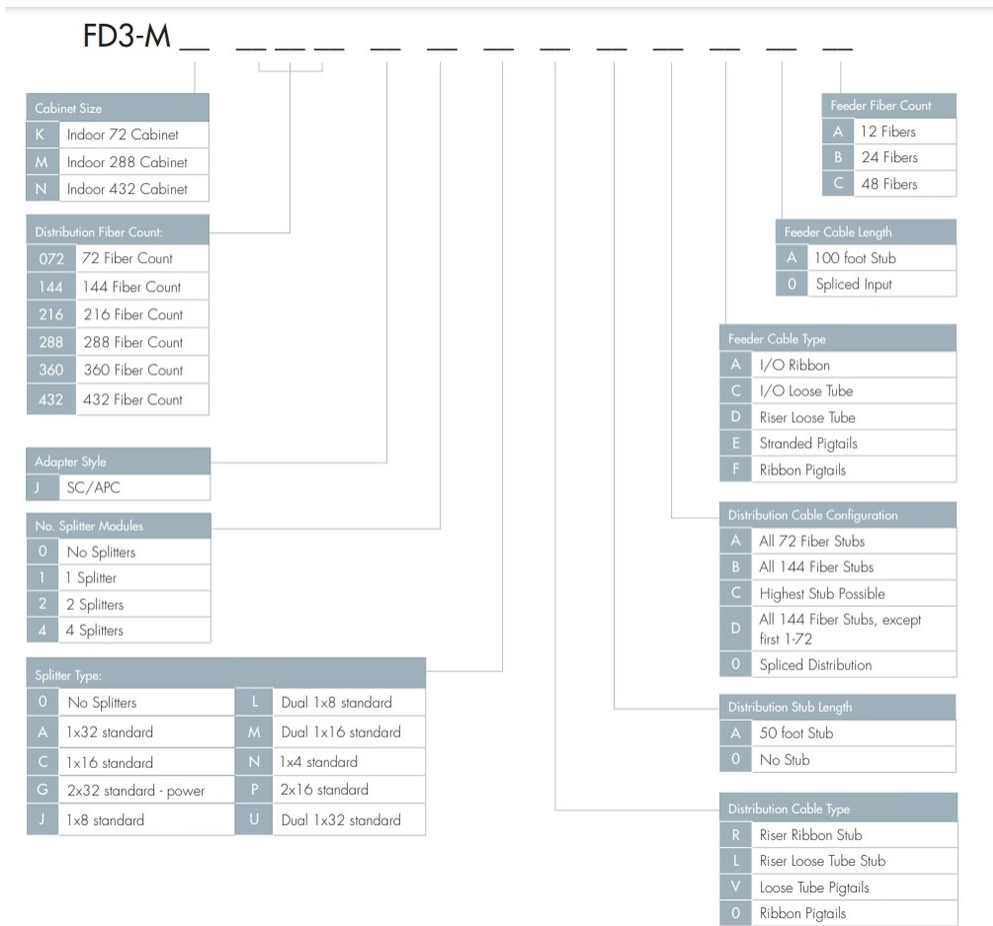

FD3-VK072JOARACAXA

IFDH 3000 Indoor Fiber Distribution Hub, 72-fiber, SC/APC

Product Classification

Regional Availability	North America
Product Type	Fiber distribution hub
Product Series	IFDH 3000

General Specifications

Adapters, quantity	72
Color	Putty white
Front Door Type	Single hinged
Interface	SC/APC
Mounting	Wall
Port, quantity	72

Dimensions

Height	530 mm 20.866 in
Width	530 mm 20.866 in
Depth	370 mm 14.567 in

Ordering Tree

FD3-VK072JOARACAXA

Material Specifications

Finish Powder coated

Material Type Steel

Optical Specifications

Fiber Mode Singlemode

Environmental Specifications

Environmental Space Indoor