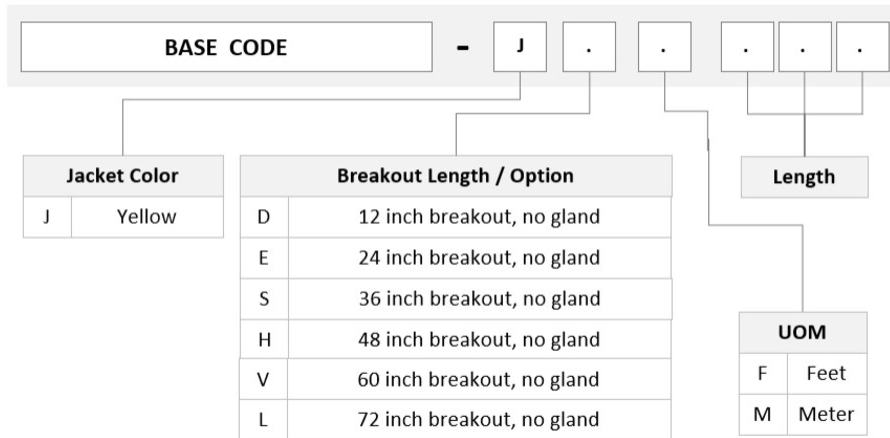

UQGRXLU7R

Dimensions

Breakout Length	12 in | 24 in | 36 in | 48 in | 60 in | 72 in
Cable Assembly Length Range (m)	1 – 304
Cable Assembly Length Range (ft)	2 – 999

Ordering Tree

Mechanical Specifications

Cable Retention Strength, maximum	11.24 lb @ 0 ° | 4.40 lb @ 90 °

Optical Specifications

Fiber Mode	Singlemode
Fiber Type	G.657.A2, TeraSPEED®

Environmental Specifications

Operating Temperature	-10 °C to +60 °C (+14 °F to +140 °F)
Environmental Space	Indoor | Plenum

Regulatory Compliance/Certifications

Agency	Classification
ISO 9001:2015	Designed, manufactured and/or distributed under this quality management system

Included Products