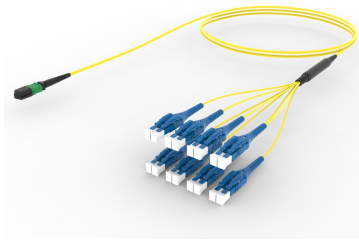

## Base Product

Ultra Low Loss (ULL) Singlemode G.657.A2 MPO16 UPC (Pinned) to LC Uniboot UPC, Fiber Array Cable Assembly, 16-Fiber, Plenum

## Product Classification

<b>Regional Availability</b>	Asia   Australia/New Zealand   China   Europe   India   Latin America   Middle East/Africa   North America
<b>Portfolio</b>	CommScope®
<b>Product Type</b>	Fiber array cable assembly
<b>Product Brand</b>	Propel   SYSTIMAX ULL
<b>Ordering Note</b>	For additional jacket colors, please contact a CommScope Sales Representative   For lengths greater than 999 ft (304 m), orders must be in meters   Minimum length may vary based on cable configuration

## General Specifications

<b>Connector A, quantity</b>	1
<b>Color, boot A</b>	Black
<b>Color, connector A</b>	Green
<b>Connector B, quantity</b>	16
<b>Color, boot B</b>	Yellow
<b>Color, connector B</b>	Black
<b>Construction Type</b>	Stranded
<b>Furcation Color</b>	Yellow
<b>Interface, Connector A</b>	MPO-16/APC Male
<b>Interface, Connector B</b>	LC/UPC
<b>Interface Feature, connector B</b>	Uniboot
<b>Jacket Color</b>	Yellow
<b>Polarity</b>	Method B Enhanced (ULL)
<b>Fibers per Subunit, quantity</b>	16
<b>Total Fibers, quantity</b>	16