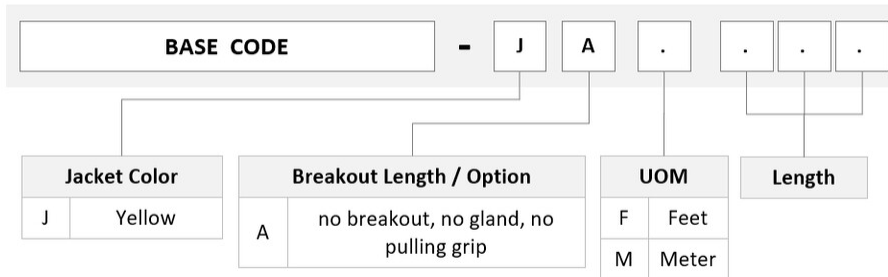

General Specifications

Connector A, quantity	1
Color, boot A	Gray
Color, connector A	Green
Connector B, quantity	1
Color, boot B	Gray
Color, connector B	Aqua
Construction Type	Stranded
Furcation Color	Yellow
Interface, Connector A	MPO-08/APC Female
Interface, Connector B	MPO-08/APC Female
Jacket Color	Yellow
Polarity	Method B Enhanced (ULL)
Fibers per Subunit, quantity	8
Total Fibers, quantity	8

Dimensions

Cable Assembly Length Range (m)	1 – 305
--	---------

UQGQPQPF8

Cable Assembly Length Range (ft) 3 – 999

Ordering Tree

Mechanical Specifications

Cable Retention Strength, maximum 11.24 lb @ 0 ° | 4.40 lb @ 90 °