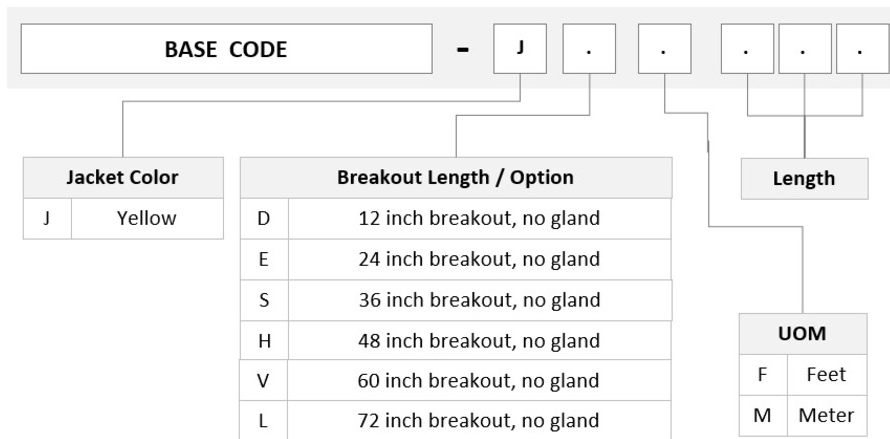

UQG2X2EBH

Breakout Length	12 in | 24 in | 36 in | 48 in | 60 in | 72 in
Cable Assembly Length Range (m)	3 – 305
Cable Assembly Length Range (ft)	10 – 999

Ordering Tree

Mechanical Specifications

Cable Retention Strength, maximum	11.24 lb @ 0° | 4.40 lb @ 90°

Optical Specifications

Fiber Mode	Singlemode
Fiber Type	G.657.A2, TeraSPEED®

Environmental Specifications

Operating Temperature	-10 °C to +60 °C (+14 °F to +140 °F)
Environmental Space	Indoor | Plenum

Regulatory Compliance/Certifications

Agency	Classification
CHINA-ROHS	Above maximum concentration value
ISO 9001:2015	Designed, manufactured and/or distributed under this quality management system
ROHS	Compliant/Exempted
UK-ROHS	Compliant/Exempted