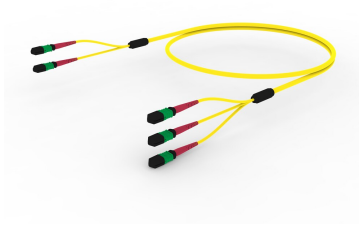

# UQG2X2EBH

Ultra Low Loss (ULL) Singlemode G.657.A2 , 2X3, MPO24 (Non-Pinned) to MPO24 (Non-Pinned-QSFP), 48-Fiber, Conversion Array, Plenum

## Product Classification

<b>Regional Availability</b>	Asia   Australia/New Zealand   China   Europe   India   Latin America   Middle East/Africa   North America
<b>Portfolio</b>	CommScope®
<b>Product Type</b>	Fiber conversion array cable assembly
<b>Product Brand</b>	Propel   SYSTIMAX ULL
<b>Ordering Note</b>	For additional jacket colors, please contact a CommScope Sales Representative   For lengths greater than 999 ft (304 m), orders must be in meters   Minimum length may vary based on cable configuration

## General Specifications

<b>Connector A, quantity</b>	2
<b>Color, boot A</b>	Red
<b>Color, connector A</b>	Green
<b>Connector B, quantity</b>	3
<b>Color, boot B</b>	Red
<b>Color, connector B</b>	Green
<b>Construction Type</b>	Stranded
<b>Fibers per Subunit, quantity</b>	24
<b>Furcation Color</b>	Yellow
<b>Interface, Connector A</b>	MPO-24/APC Male
<b>Interface, Connector B</b>	MPO-24/APC Female
<b>Jacket Color</b>	Yellow
<b>Polarity</b>	Method B Enhanced (ULL)
<b>Total Fibers, quantity</b>	48