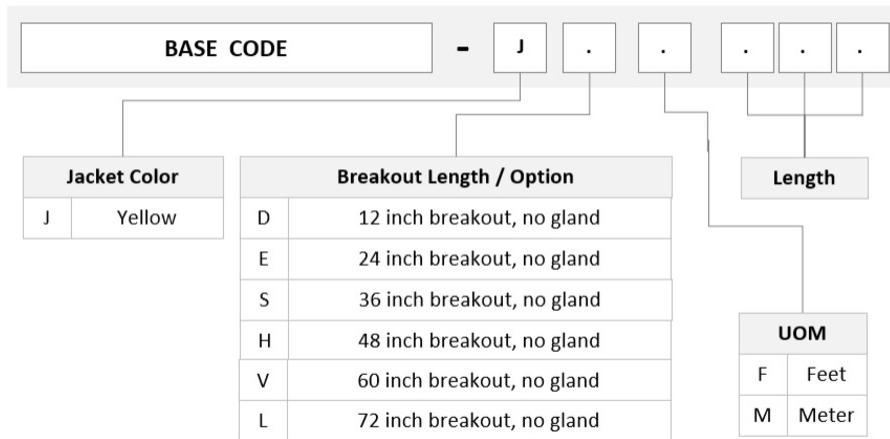

## General Specifications

<b>Connector A, quantity</b>	2
<b>Color, boot A</b>	Red
<b>Color, connector A</b>	Green
<b>Connector B, quantity</b>	3
<b>Color, boot B</b>	Black
<b>Color, connector B</b>	Green
<b>Construction Type</b>	Stranded
<b>Furcation Color</b>	Yellow
<b>Interface, Connector A</b>	MPO-24/APC Female
<b>Interface, Connector B</b>	MPO-16/APC Female
<b>Jacket Color</b>	Yellow
<b>Polarity</b>	Method B Enhanced (ULL)
<b>Fibers per Subunit, quantity</b>	24
<b>Total Fibers, quantity</b>	48

## Dimensions

<b>Breakout Length</b>	12 in   24 in   36 in   48 in   60 in   72 in
------------------------	---

## Ordering Tree