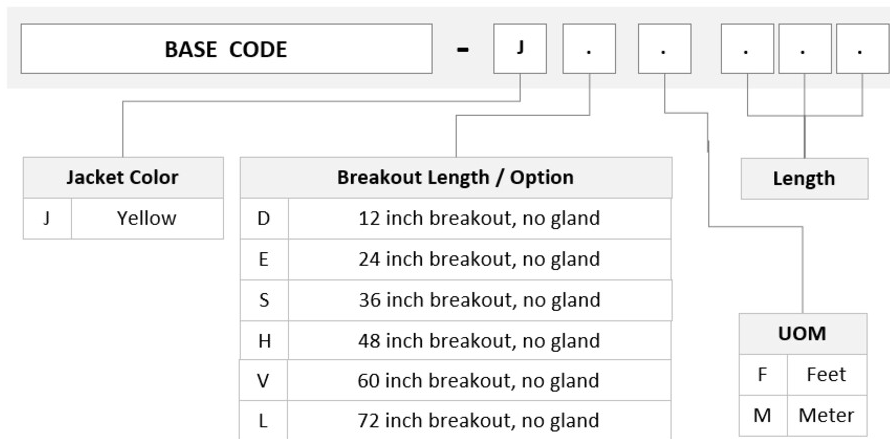

UQG2P2EBH

Ultra Low Loss (ULL) Singlemode G.657.A2, 2X3, MPO24 (Non-Pinned) to MPO24 (Non-Pinned-QSFP), 48-Fiber, Conversion Array, Plenum

Product Classification

Regional Availability	Asia Australia/New Zealand China Europe India Latin America Middle East/Africa North America
Portfolio	CommScope®
Product Type	Fiber conversion array cable assembly
Product Brand	Propel SYSTIMAX ULL
Ordering Note	For additional jacket colors, please contact a CommScope Sales Representative For lengths greater than 999 ft (304 m), orders must be in meters Minimum length may vary based on cable configuration

General Specifications

Connector A, quantity	2
Color, boot A	Red
Color, connector A	Green
Connector B, quantity	3
Color, boot B	Red
Color, connector B	Green
Construction Type	Stranded
Fibers per Subunit, quantity	24
Furcation Color	Yellow
Interface, Connector A	MPO-24/APC Female
Interface, Connector B	MPO-24/APC Female
Jacket Color	Yellow
Polarity	Method B Enhanced (ULL)
Total Fibers, quantity	48

Dimensions

UQG2P2EBH

Breakout Length	12 in 24 in 36 in 48 in 60 in 72 in
Cable Assembly Length Range (m)	3 – 305
Cable Assembly Length Range (ft)	10 – 999

Ordering Tree

Mechanical Specifications

Cable Retention Strength, maximum	11.24 lb @ 0° 4.40 lb @ 90°
--	-------------------------------