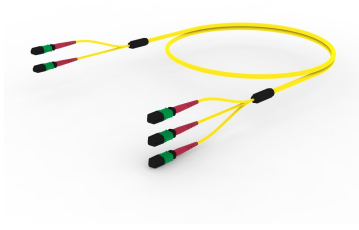

UQG2P2EBH

Ultra Low Loss (ULL) Singlemode G.657.A2, 2X3, MPO24 (Non-Pinned) to MPO24 (Non-Pinned-QSFP), 48-Fiber, Conversion Array, Plenum

Product Classification

Regional Availability	Asia Australia/New Zealand China Europe India Latin America Middle East/Africa North America
Portfolio	CommScope®
Product Type	Fiber conversion array cable assembly
Product Brand	Propel SYSTIMAX ULL
Ordering Note	For additional jacket colors, please contact a CommScope Sales Representative For lengths greater than 999 ft (304 m), orders must be in meters Minimum length may vary based on cable configuration

General Specifications

Connector A, quantity	2
Color, boot A	Red
Color, connector A	Green
Connector B, quantity	3
Color, boot B	Red
Color, connector B	Green
Construction Type	Stranded
Fibers per Subunit, quantity	24
Furcation Color	Yellow
Interface, Connector A	MPO-24/APC Female
Interface, Connector B	MPO-24/APC Female
Jacket Color	Yellow
Polarity	Method B Enhanced (ULL)
Total Fibers, quantity	48

Dimensions

UQG2P2EBH

Breakout Length	12 in 24 in 36 in 48 in 60 in 72 in
Cable Assembly Length Range (m)	3 – 305
Cable Assembly Length Range (ft)	10 – 999

Ordering Tree

Mechanical Specifications

Cable Retention Strength, maximum	11.24 lb @ 0° 4.40 lb @ 90°
--	-------------------------------

UQG2P2EBH

Included Products

- 760240267 - Plenum MPO Trunk Cable, 48 fiber with 24 fiber subunits
P-048-MP-8G-F24YL
- 860651708 - TeraPEED® MPO Female 24 Fiber Connector, green, 3.6 mm
- 860662281 - MPO24,FEMALE,SM, GREEN,3.0MM