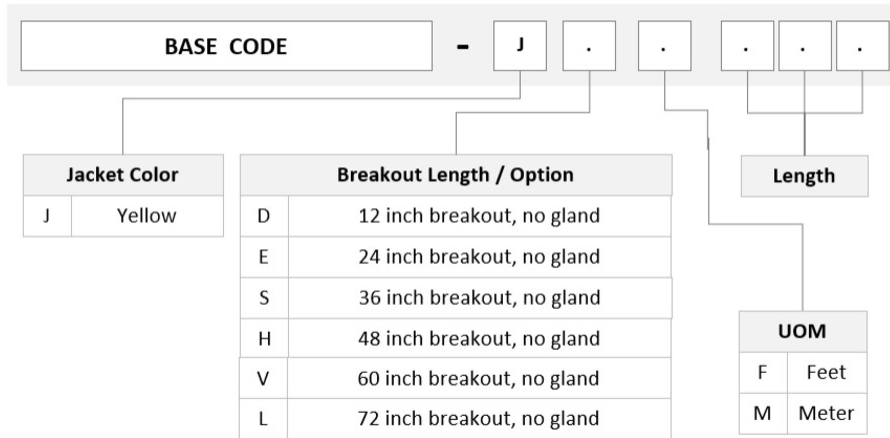

General Specifications

Connector A, quantity	3
Color, boot A	Red
Color, connector A	Green
Connector B, quantity	4
Color, boot B	Black
Color, connector B	Green
Construction Type	Stranded
Fibers per Subunit, quantity	12
Furcation Color	Yellow
Interface, Connector A	MPO-24/APC Female
Interface, Connector B	MPO-12/APC Male
Jacket Color	Yellow
Polarity	Method B Enhanced (ULL)
Total Fibers, quantity	48

Dimensions

Breakout Length	12 in 24 in 36 in 48 in 60 in 72 in
Cable Assembly Length Range (m)	3 – 305

UQG2EMXAH

Cable Assembly Length Range (ft)

10 – 999

Ordering Tree

Mechanical Specifications

Cable Retention Strength, maximum 11.24 lb @ 0° | 4.40 lb @ 90°