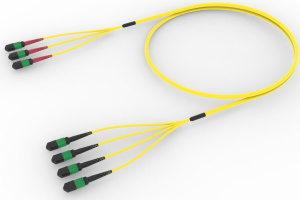

UQG2EMXAH

Ultra Low Loss (ULL) Singlemode G.657.A2, 3X4, MPO24 (Non-Pinned - QSFP) to MPO12 (Pinned), 48-Fiber, Conversion Array, LSZH

Product Classification

Regional Availability	Asia Australia/New Zealand China Europe India Latin America Middle East/Africa North America
Portfolio	CommScope®
Product Type	Fiber conversion array cable assembly
Product Brand	Propel SYSTIMAX ULL
Ordering Note	For additional jacket colors, please contact a CommScope Sales Representative For lengths greater than 999 ft (304 m), orders must be in meters Minimum length may vary based on cable configuration

General Specifications

Connector A, quantity	3
Color, boot A	Red
Color, connector A	Green
Connector B, quantity	4
Color, boot B	Black
Color, connector B	Green
Construction Type	Stranded
Fibers per Subunit, quantity	12
Furcation Color	Yellow
Interface, Connector A	MPO-24/APC Female
Interface, Connector B	MPO-12/APC Male
Jacket Color	Yellow
Polarity	Method B Enhanced (ULL)
Total Fibers, quantity	48

Dimensions

Breakout Length	12 in 24 in 36 in 48 in 60 in 72 in
Cable Assembly Length Range (m)	3 – 305

UQG2EMXAH

Cable Assembly Length Range (ft)

10 – 999

Ordering Tree

Mechanical Specifications

Cable Retention Strength, maximum 11.24 lb @ 0° | 4.40 lb @ 90°