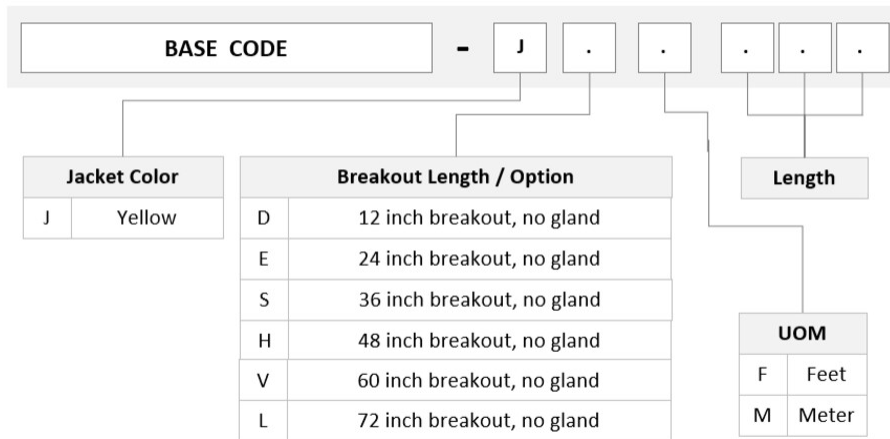

UQG2DMPAH

Base Product

Ultra Low Loss (ULL) Singlemode G.657.A2, 3X4, MPO24 (Non-Pinned - QSFP-DD) to MPO12 (Non-Pinned), 48-Fiber, Conversion Array, Plenum

Product Classification

Regional Availability	Asia Australia/New Zealand China Europe India Latin America Middle East/Africa North America
Portfolio	CommScope®
Product Type	Fiber conversion array cable assembly
Product Brand	Propel SYSTIMAX ULL
Ordering Note	For additional jacket colors, please contact a CommScope Sales Representative For lengths greater than 999 ft (304 m), orders must be in meters Minimum length may vary based on cable configuration

General Specifications

Connector A, quantity	3
Color, boot A	Red
Color, connector A	Green
Connector B, quantity	4
Color, boot B	Black
Color, connector B	Green
Construction Type	Stranded
Furcation Color	Yellow
Interface, Connector A	MPO-24/APC Female
Interface, Connector B	MPO-12/APC Female
Jacket Color	Yellow
Polarity	Method B Enhanced (ULL)
Fibers per Subunit, quantity	12
Total Fibers, quantity	48

Dimensions

Breakout Length	12 in 24 in 36 in 48 in 60 in 72 in
------------------------	---

UQG2DMPAH

Cable Assembly Length Range (m) 3 – 305
Cable Assembly Length Range (ft) 10 – 999

Ordering Tree

Mechanical Specifications