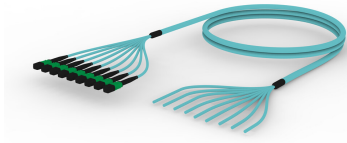

UJXRZUC8M

Base Product

Ultra Low Loss (ULL) OM4 MPO16 APC (Pinned) to Unconnectorized, Fiber Trunk Cable Assembly, 144-Fiber, Dual Rated (OFNR/LSZH)

Product Classification

Regional Availability	Asia Australia/New Zealand China Europe India Latin America Middle East/Africa North America
Portfolio	CommScope®
Product Type	Fiber trunk cable assembly
Product Brand	Propel SYSTIMAX ULL
Ordering Note	For additional jacket colors, please contact a CommScope Sales Representative For lengths greater than 999 ft (304 m), orders must be in meters Minimum length may vary based on cable configuration

General Specifications

Connector A, quantity	9
Color, boot A	Black
Color, connector A	Green
Connector B, quantity	0
Construction Type	Stranded
Furcation Color	Aqua
Interface, Connector A	MPO-16/APC Male
Interface, Connector B	Unterminated
Jacket Color	Aqua
Polarity	Method B Enhanced (ULL)
Fibers per Subunit, quantity	16
Total Fibers, quantity	144

Dimensions

Breakout Length	22 in
Cable Assembly Length Range (m)	3 – 305
Cable Assembly Length Range (ft)	10 – 999

UJXRZUC8M

Ordering Tree

Mechanical Specifications

Cable Retention Strength, maximum 11.24 lb @ 0 ° | 4.40 lb @ 90 °