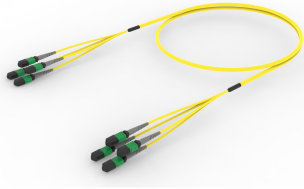

UJGQPQXTS

Base Product

Ultra Low Loss (ULL) Singlemode MPO8 (Non-Pinned) to MPO8 (Pinned), Fiber Trunk Cable Assembly, 32-Fiber, Dual Rated (OFNR /LSZH)

Product Classification

Regional Availability	Asia Australia/New Zealand China Europe India Latin America Middle East/Africa North America
Portfolio	CommScope®
Product Type	Fiber trunk cable assembly
Product Brand	Propel SYSTIMAX ULL
Ordering Note	For additional jacket colors, please contact a CommScope Sales Representative For lengths greater than 999 ft (304 m), orders must be in meters Minimum length may vary based on cable configuration

General Specifications

Connector A, quantity	4
Color, boot A	Gray
Color, connector A	Green
Connector B, quantity	4
Color, boot B	Gray
Color, connector B	Aqua
Construction Type	Stranded
Furcation Color	Yellow
Interface, Connector A	MPO-08/APC Female
Interface, Connector B	MPO-08/APC Male
Jacket Color	Yellow
Polarity	Method B Enhanced (ULL)
Fibers per Subunit, quantity	8
Total Fibers, quantity	32

Dimensions

Breakout Length	22 in
------------------------	-------

UJGQPQXTS

Cable Assembly Length Range (m) 3 – 305
Cable Assembly Length Range (ft) 10 – 999

Ordering Tree

Mechanical Specifications

Cable Retention Strength, maximum 11.24 lb @ 0 ° | 4.40 lb @ 90 °