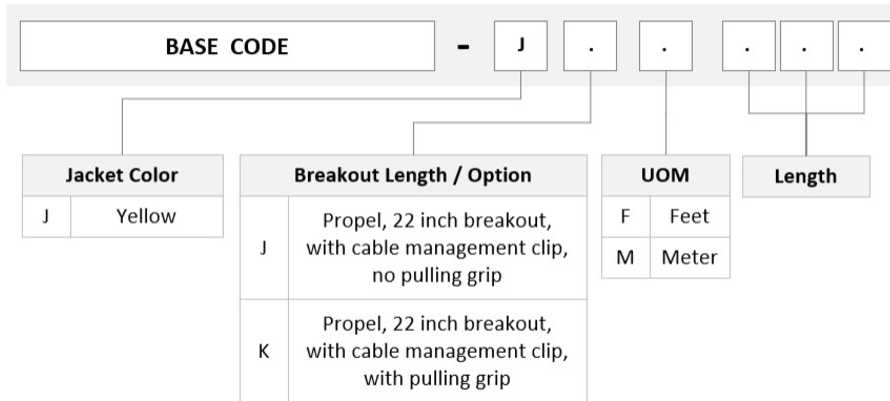

UGGQXUCTR

Ordering Tree

Mechanical Specifications

Cable Retention Strength, maximum 11.24 lb @ 0 ° | 4.40 lb @ 90 °

Optical Specifications

Fiber Mode Singlemode

Fiber Type G.657.A2, TeraSPEED®

Environmental Specifications

Operating Temperature -10 °C to +60 °C (+14 °F to +140 °F)

Environmental Space Indoor | Plenum

Regulatory Compliance/Certifications

Agency	Classification
ANATEL	Compliant
ISO 9001:2015	Designed, manufactured and/or distributed under this quality management system

Included Products

- 760245563 – Fiber indoor cable, Plenum MPO Trunk, 16 fiber with 8 fiber subunits, Singlemode G.657.A2/B2, Feet jacket marking, Yellow jacket color
- P-016-MP-8G1-F08YL/20T
- 860659022 – MPO-08, ULTRA LOW LOSS, MALE, Singlemode, GREEN, 2mm