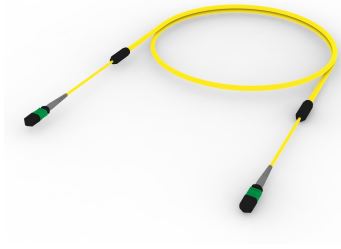

## Base Product

Ultra Low Loss (ULL) Singlemode MPO8 (Pinned) to MPO8 (Pinned), Fiber Trunk Cable Assembly, 8-Fiber, Plenum

## Product Classification

<b>Regional Availability</b>	Asia   Australia/New Zealand   China   Europe   India   Latin America   Middle East/Africa   North America
<b>Portfolio</b>	CommScope®
<b>Product Type</b>	Fiber trunk cable assembly
<b>Product Brand</b>	Propel   SYSTIMAX ULL
<b>Ordering Note</b>	For additional jacket colors, please contact a CommScope Sales Representative   For lengths greater than 999 ft (304 m), orders must be in meters   Minimum length may vary based on cable configuration

## General Specifications

<b>Connector A, quantity</b>	1
<b>Color, boot A</b>	Gray
<b>Color, connector A</b>	Green
<b>Connector B, quantity</b>	1
<b>Color, boot B</b>	Gray
<b>Color, connector B</b>	Green
<b>Construction Type</b>	Stranded
<b>Furcation Color</b>	Yellow
<b>Interface, Connector A</b>	MPO-08/APC Male
<b>Interface, Connector B</b>	MPO-08/APC Male
<b>Jacket Color</b>	Yellow
<b>Polarity</b>	Method B Enhanced (ULL)
<b>Fibers per Subunit, quantity</b>	8
<b>Total Fibers, quantity</b>	8