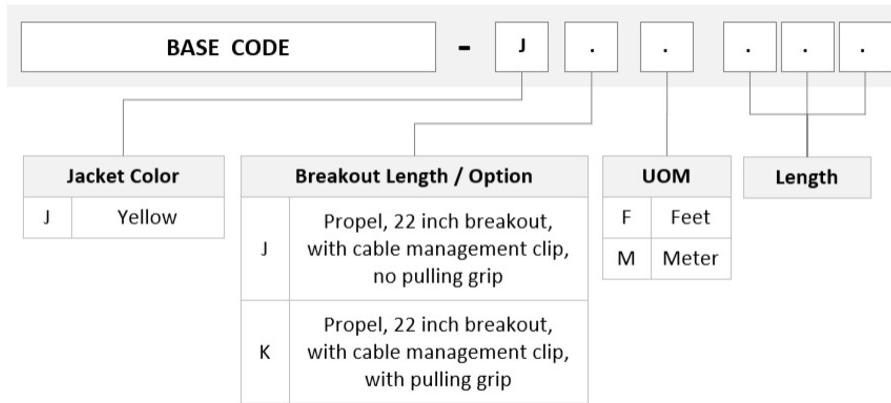

UGGQXQXT8

Breakout Length	22 in
Cable Assembly Length Range (m)	3 – 305
Cable Assembly Length Range (ft)	10 – 999

Ordering Tree

Mechanical Specifications

Cable Retention Strength, maximum	11.24 lb @ 0° | 4.40 lb @ 90°

Optical Specifications

Fiber Mode	Singlemode
Fiber Type	G.657.A2, TeraSPEED®

Environmental Specifications

Operating Temperature	-10 °C to +60 °C (+14 °F to +140 °F)
Environmental Space	Indoor | Plenum

Regulatory Compliance/Certifications

Agency	Classification
ANATEL	Compliant
ISO 9001:2015	Designed, manufactured and/or distributed under this quality management system