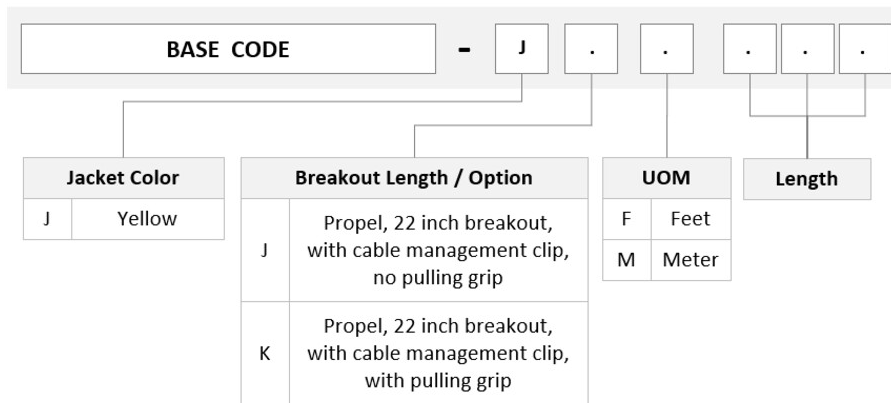

General Specifications

Connector A, quantity	12
Color, boot A	Gray
Color, connector A	Green
Connector B, quantity	12
Color, boot B	Gray
Color, connector B	Aqua
Construction Type	Stranded
Furcation Color	Yellow
Interface, Connector A	MPO-08/APC Female
Interface, Connector B	MPO-08/APC Male
Jacket Color	Yellow
Polarity	Method B Enhanced (ULL)
Fibers per Subunit, quantity	8
Total Fibers, quantity	96

Dimensions

UGGQPQXTL

Breakout Length	22 in
Cable Assembly Length Range (m)	3 – 305
Cable Assembly Length Range (ft)	10 – 999

Ordering Tree

Mechanical Specifications

Cable Retention Strength, maximum	11.24 lb @ 0 ° 4.40 lb @ 90 °
--	---------------------------------