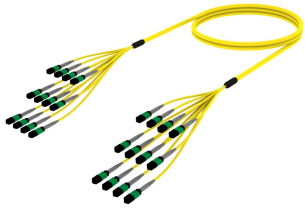

UGGQPQXTL

Base Product

Ultra Low Loss (ULL) Singlemode MPO8 (Non-Pinned) to MPO8 (Pinned), Fiber Trunk Cable Assembly, 96-Fiber, Plenum

Product Classification

Regional Availability	Asia Australia/New Zealand China Europe India Latin America Middle East/Africa North America
Portfolio	CommScope®
Product Type	Fiber trunk cable assembly
Product Brand	Propel SYSTIMAX ULL
Ordering Note	For additional jacket colors, please contact a CommScope Sales Representative For lengths greater than 999 ft (304 m), orders must be in meters Minimum length may vary based on cable configuration

General Specifications

Connector A, quantity	12
Color, boot A	Gray
Color, connector A	Green
Connector B, quantity	12
Color, boot B	Gray
Color, connector B	Aqua
Construction Type	Stranded
Furcation Color	Yellow
Interface, Connector A	MPO-08/APC Female
Interface, Connector B	MPO-08/APC Male
Jacket Color	Yellow
Polarity	Method B Enhanced (ULL)
Fibers per Subunit, quantity	8
Total Fibers, quantity	96

Dimensions

UGGQPQXTL

Breakout Length	22 in
Cable Assembly Length Range (m)	3 – 305
Cable Assembly Length Range (ft)	10 – 999

Ordering Tree

Mechanical Specifications

Cable Retention Strength, maximum	11.24 lb @ 0 ° 4.40 lb @ 90 °
--	---------------------------------