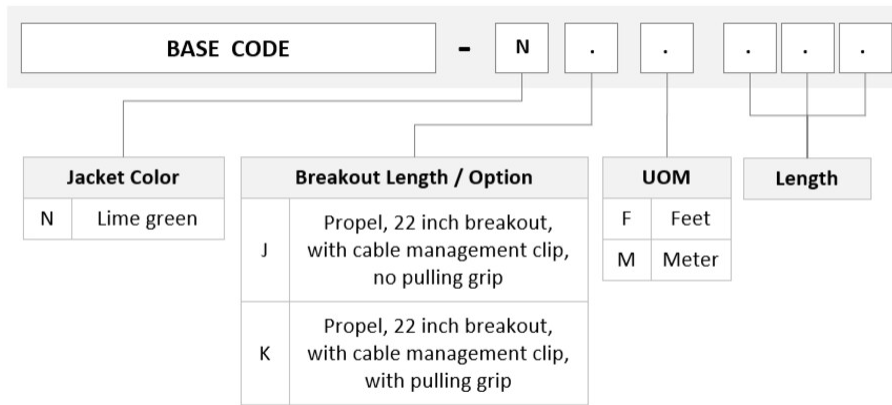

General Specifications

Connector A, quantity	8
Color, boot A	Black
Color, connector A	Green
Connector B, quantity	0
Construction Type	Stranded
Furcation Color	Lime green
Interface, Connector A	MPO-16/APC Male
Interface, Connector B	Unterminated
Jacket Color	Lime green
Polarity	Method B Enhanced (ULL)
Fibers per Subunit, quantity	16
Total Fibers, quantity	128

Dimensions

Breakout Length	22 in
Cable Assembly Length Range (m)	3 – 305
Cable Assembly Length Range (ft)	10 – 999

U3VRZUC8Q

Ordering Tree

Mechanical Specifications

Cable Retention Strength, maximum 11.24 lb @ 0° | 4.40 lb @ 90°