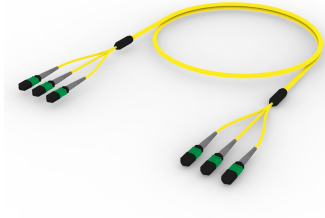

U3GQPQXTF

Base Product

Ultra Low Loss (ULL) Singlemode MPO8 (Non-Pinned) to MPO8 (Pinned), Fiber Trunk Cable Assembly, 24-Fiber, LZSH B2ca

Product Classification

Regional Availability	Europe
Portfolio	CommScope®
Product Type	Fiber trunk cable assembly
Product Brand	Propel SYSTIMAX ULL
Ordering Note	For additional jacket colors, please contact a CommScope Sales Representative For lengths greater than 999 ft (304 m), orders must be in meters Minimum length may vary based on cable configuration

General Specifications

Connector A, quantity	3
Color, boot A	Gray
Color, connector A	Green
Connector B, quantity	3
Color, boot B	Gray
Color, connector B	Green
Construction Type	Stranded
Furcation Color	Yellow
Interface, Connector A	MPO-08/APC Female
Interface, Connector B	MPO-08/APC Male
Jacket Color	Yellow
Polarity	Method B Enhanced (ULL)
Fibers per Subunit, quantity	8
Total Fibers, quantity	24

Dimensions

Breakout Length	22 in
------------------------	-------

U3GQPQXTF

Cable Assembly Length Range (m)	3 – 305
Cable Assembly Length Range (ft)	10 – 999

Ordering Tree

Mechanical Specifications

Cable Retention Strength, maximum	11.24 lb @ 0 ° 4.40 lb @ 90 °
--	---------------------------------