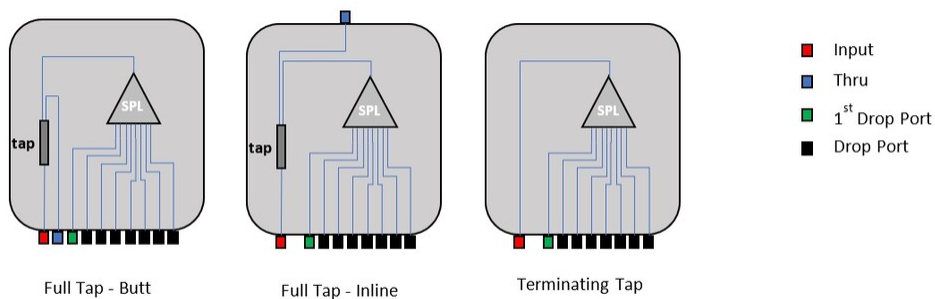

BTT-B8HF000000N000

BTT Tap Terminal, 8 Port, Hardened full size, butt type, terminating configuration, black

- Full and terminating tap versions
- Available in both butt and Inline configurations
- Available in both black and gray housing color
- Color coded ports for identification easiness

Product Classification

Regional Availability	Latin America
Product Type	Access terminal, with tap
Product Series	BTT
Minimum Order Quantity	1

General Specifications

Cable Type	No cable (stubless)
Cable, quantity	8
Distribution Type	8-port tap
Drop Port Type	Hardened full-size SC/APC
Enclosure Color	Black
Input Tap, quantity	1
Mounting	Handhole Pedestal Pole Strand
Port Type	Hardened full-size SC/APC
Port, quantity	9
Split Ratio	Terminating
Splitter, quantity	1
Stub Type	No tail

Dimensions

Width	141 mm 5.551 in
Depth	90 mm 3.543 in
Length	258 mm 10.157 in
Cable Length, stub	0 ft (0 m)

BTT-B8HF000000N000

Port Configuration

Ordering Tree

BTT - 8 H 0000 0 N 000

Color	Configuration	Type
B - Black	A - 90/10	0 - Butt
G - Gray	B - 85/15	1 - Inline
	C - 80/20	
	D - 70/30	
	E - 60/40	
	G - 50/50	
	F - Terminating	

Ordering example
 Hardened Full Tap, Black, Butt, 70/30 (BTT-B8H0D000000N000)

Material Specifications

Enclosure Material Type Glass filled polypropylene (GF-PP)

Optical Specifications

Fiber Type G.657.A2

Operating Wavelength Range 1260 – 1650 nm