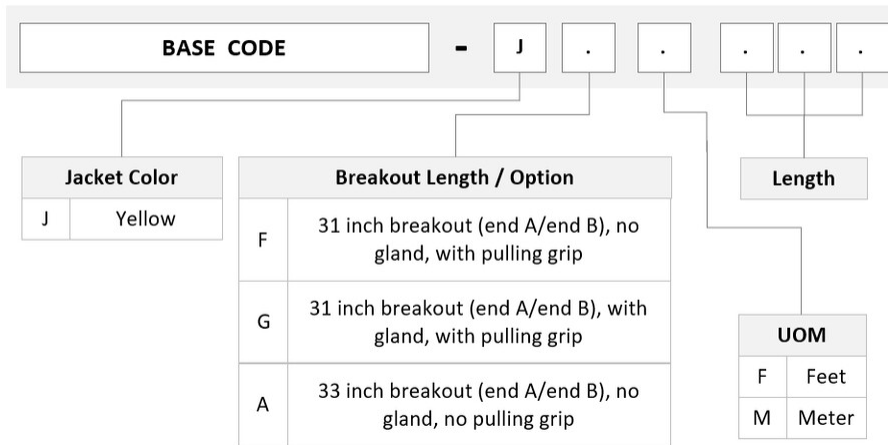

FGGMPUCRP

Singlemode, MPO12 Unpinned to Unconnectorized, Fiber Trunk Cable Assembly, 288-Fiber, Rollable Ribbon Central Tube, Plenum

Product Classification

Regional Availability	Latin America North America
Portfolio	CommScope®
Product Type	Fiber trunk cable assembly
Product Brand	InstaPATCH® 360
Ordering Note	For additional jacket colors, please contact a CommScope Sales Representative For lengths greater than 999 ft (304 m), orders must be in meters Minimum length may vary based on cable configuration

General Specifications

Color, boot A	Black
Color, connector A	Green
Construction Type	Rollable ribbon
Fibers per Subunit, quantity	12
Furcation Color	Yellow
Interface, Connector A	MPO-12/APC Female
Interface, Connector B	Unterminated
Jacket Color	Yellow
Polarity	Method B (LL)
Total Fibers, quantity	288

Dimensions

Breakout Length	33 in
Cable Assembly Length Range (m)	3 – 999
Cable Assembly Length Range (ft)	10 – 999

FGGMPUCRP

Ordering Tree

Mechanical Specifications

Cable Retention Strength, maximum 11.24 lb @ 0° | 4.40 lb @ 90°

Optical Specifications

Fiber Mode Singlemode

Fiber Type G.657.A2, TeraSPEED®

Environmental Specifications

Operating Temperature -10 °C to +60 °C (+14 °F to +140 °F)

Environmental Space Plenum

Included Products