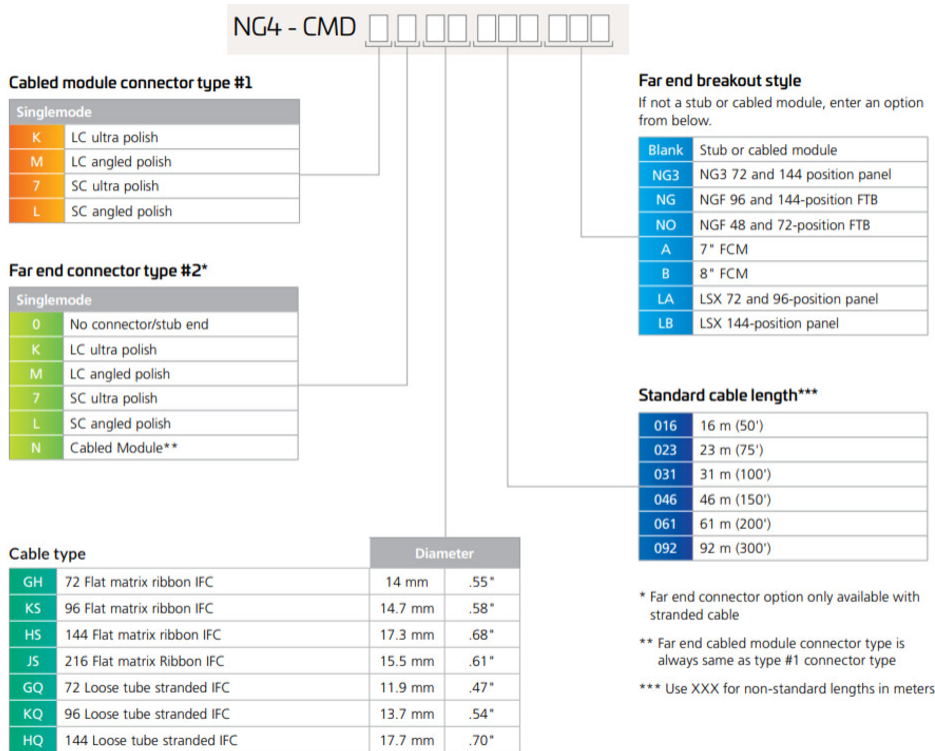

## General Specifications

<b>Configuration Type</b>	NG4 Module to Stub tail
<b>Adapters, quantity, front</b>	144
<b>Body Style</b>	Straight orientation
<b>Cable Color</b>	Yellow
<b>Cable Type</b>	IFC - Stranded
<b>Color, front</b>	Black
<b>Color, housing</b>	Black
<b>Color, rear</b>	Black
<b>Interface, front</b>	SC/APC
<b>Interface, rear</b>	Stub tail
<b>Polarity</b>	Pairs, straight
<b>Total Fibers, quantity</b>	144
<b>Total Ports, quantity, front</b>	144

# NG4-CMDLOHQ

## Dimensions

<b>Height</b>	13.3 mm   0.524 in
<b>Width</b>	159.9 mm   6.295 in
<b>Depth</b>	101 mm   3.976 in

## Ordering Tree