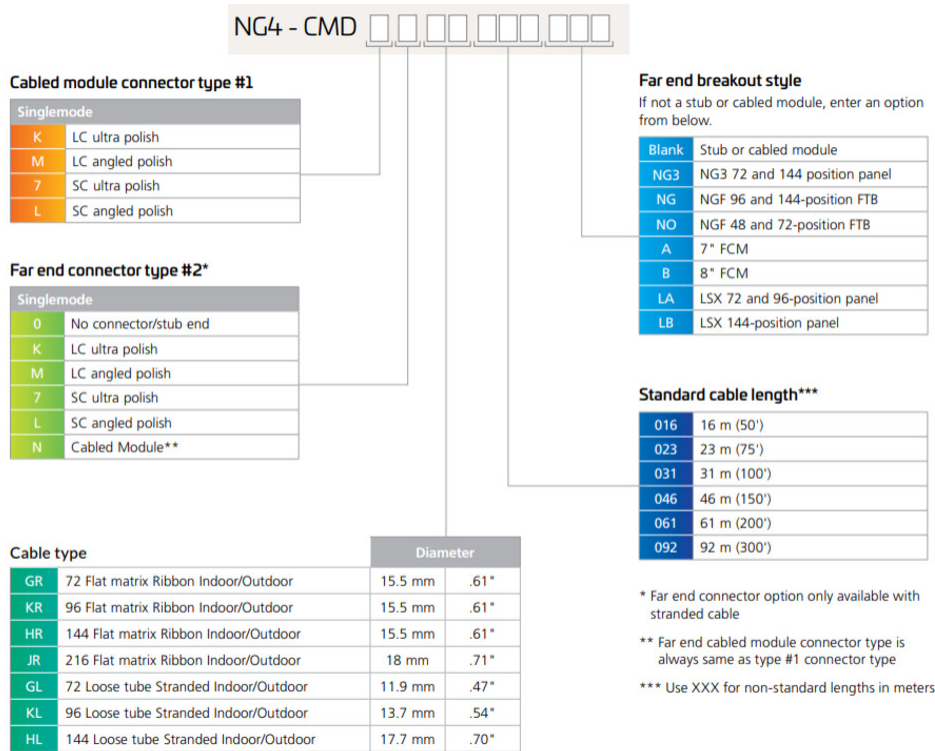

NG4-CMDKOLR

Dimensions

Height	13.3 mm | 0.524 in
Width	159.9 mm | 6.295 in
Depth	101 mm | 3.976 in

Ordering Tree

Optical Specifications

Fiber Mode	Singlemode
Fiber Type	G.657.A2

Environmental Specifications

Storage Temperature	-40 °C to +70 °C (-40 °F to +158 °F)

Packaging and Weights

Packaging quantity	1