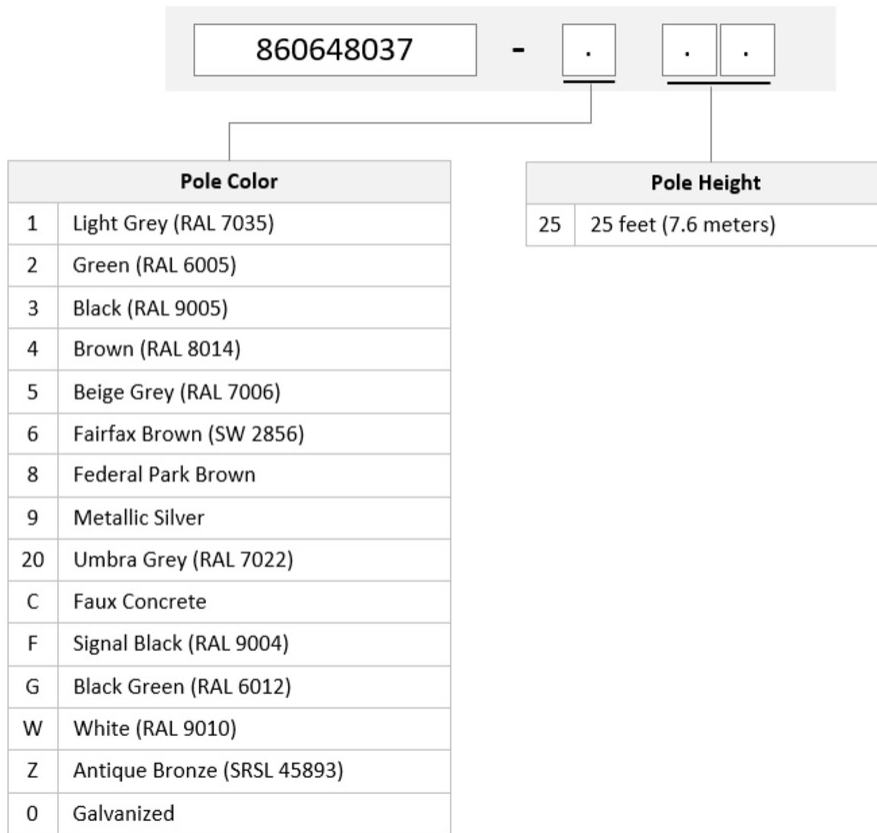

## General Specifications

<b>Antenna Compatibility, ANDREW</b>	ANDREW Canister Antennas
<b>Antenna Compatibility, Other Vendors</b>	ACE   AMPHENOL   GALTRONICS   GAMMA NU   JMA   KATHREIN   KMW   ROSENBERGER
<b>Antennas Included</b>	None
<b>Color</b>	Galvanized
<b>Color Options</b>	Antique Bronze (SRSL 45893)   Beige-Grey (RAL 7006)   Black (RAL 9005)   Black Green (RAL 6012)   Brown (RAL 8014)   Fairfax Brown (SW 2856)   Faux Concrete   Federal Park Brown   Green (RAL 6005)   Light Gray (RAL 7035)   Metallic Silver   Signal Black (RAL 9004)   Umbra Grey (RAL 7022)   White (RAL 9010)
<b>Compatible Foundation Type</b>	Embedded Pole   Embedded with Foam   Helical Anchor   Poured Concrete   Pre-Cast Concrete   Split Helical Anchors

## Dimensions

<b>Pole Height Options</b>	7.62 m   25 ft
<b>Mounting Bolt Circle Diameter</b>	406.4 mm   16 in

## Ordering Tree

# 860648037 | Round Tapered