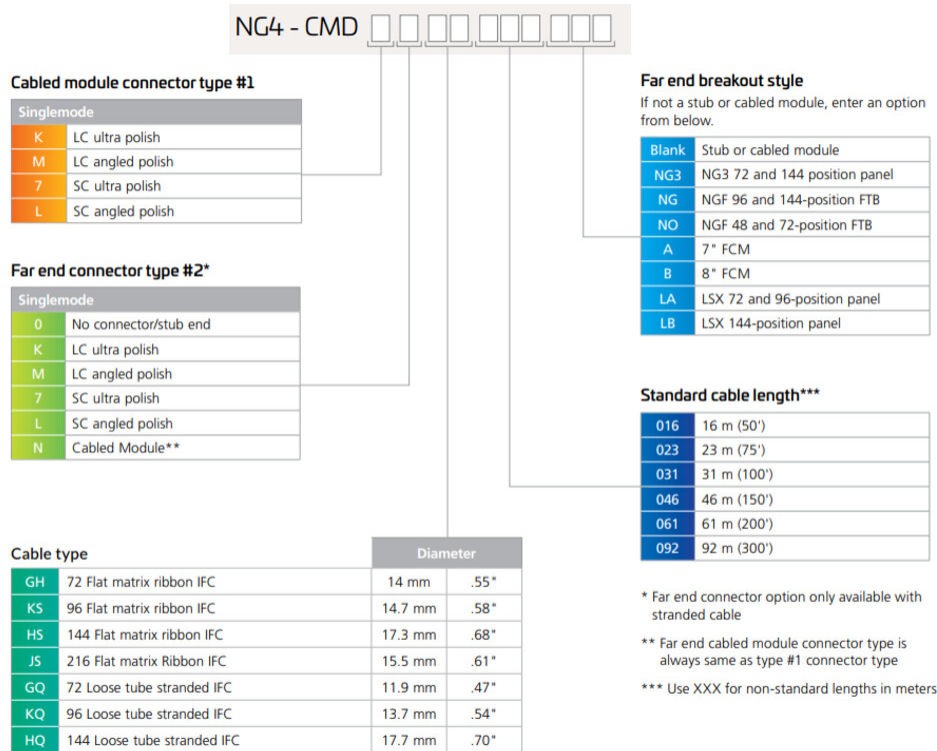

## General Specifications

<b>Configuration Type</b>	NG4 Module to Connector
<b>Adapters, quantity, front</b>	36
<b>Body Style</b>	Straight orientation
<b>Cable Color</b>	Yellow
<b>Cable Type</b>	IFC - Stranded
<b>Color, front</b>	Black
<b>Color, housing</b>	Black
<b>Color, rear</b>	Black
<b>Interface, front</b>	LC/APC
<b>Interface, rear</b>	LC/APC
<b>Polarity</b>	Pairs, straight
<b>Total Fibers, quantity</b>	72
<b>Total Ports, quantity, front</b>	72

## Dimensions

<b>Height</b>	13.3 mm   0.524 in
<b>Width</b>	159.9 mm   6.295 in
<b>Depth</b>	101 mm   3.976 in

## Ordering Tree